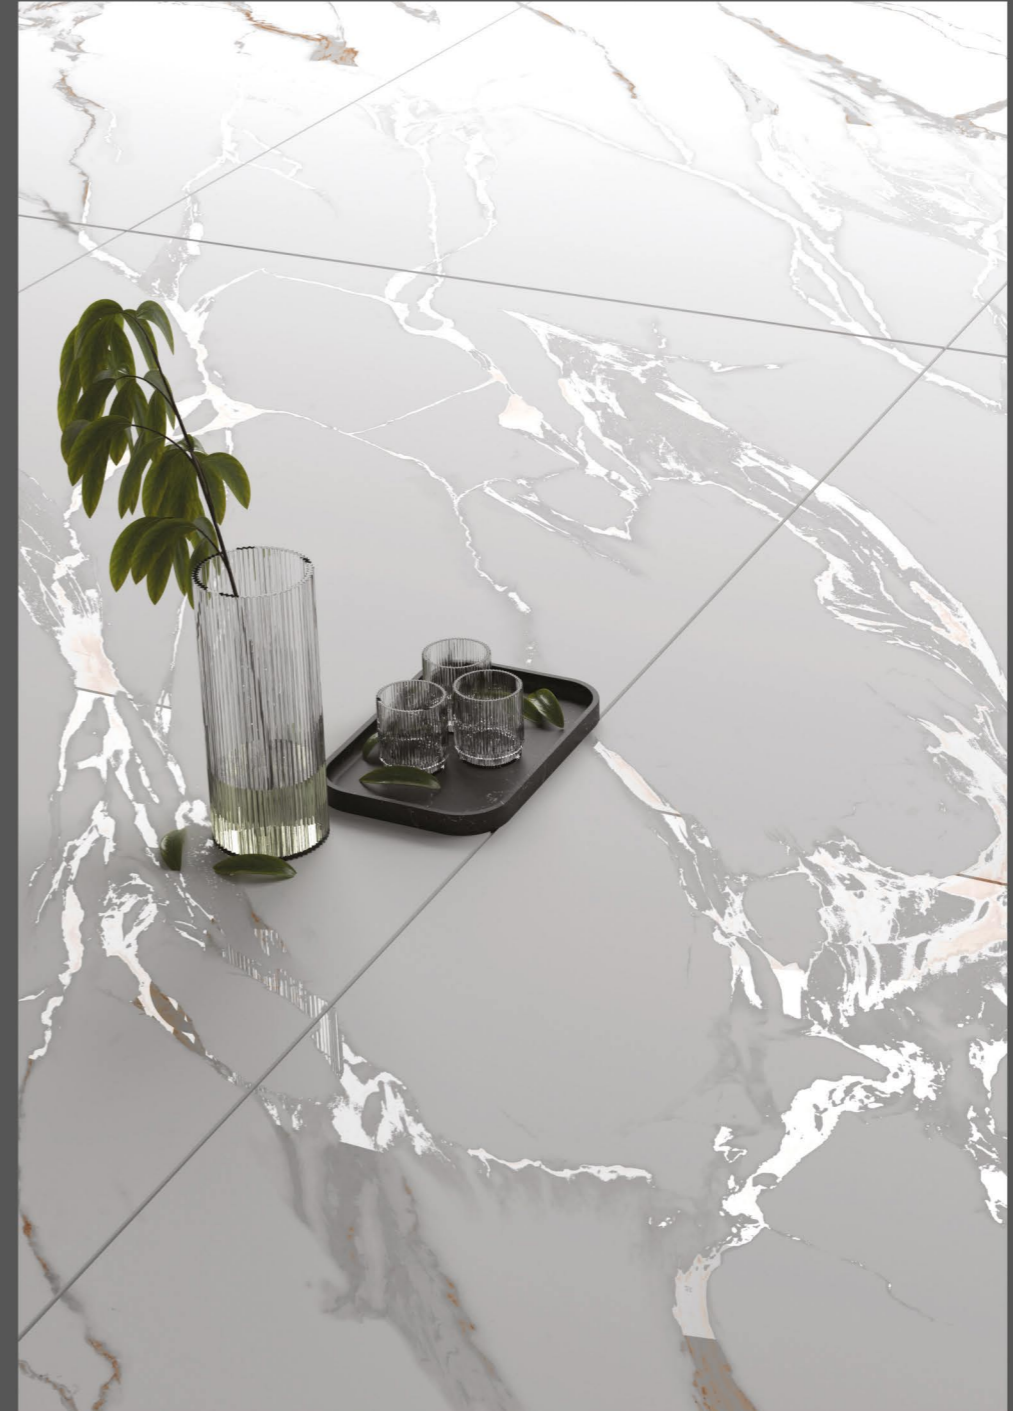

**JAYDEN
WHITE**

Crafte White
CARVING COLLECTION