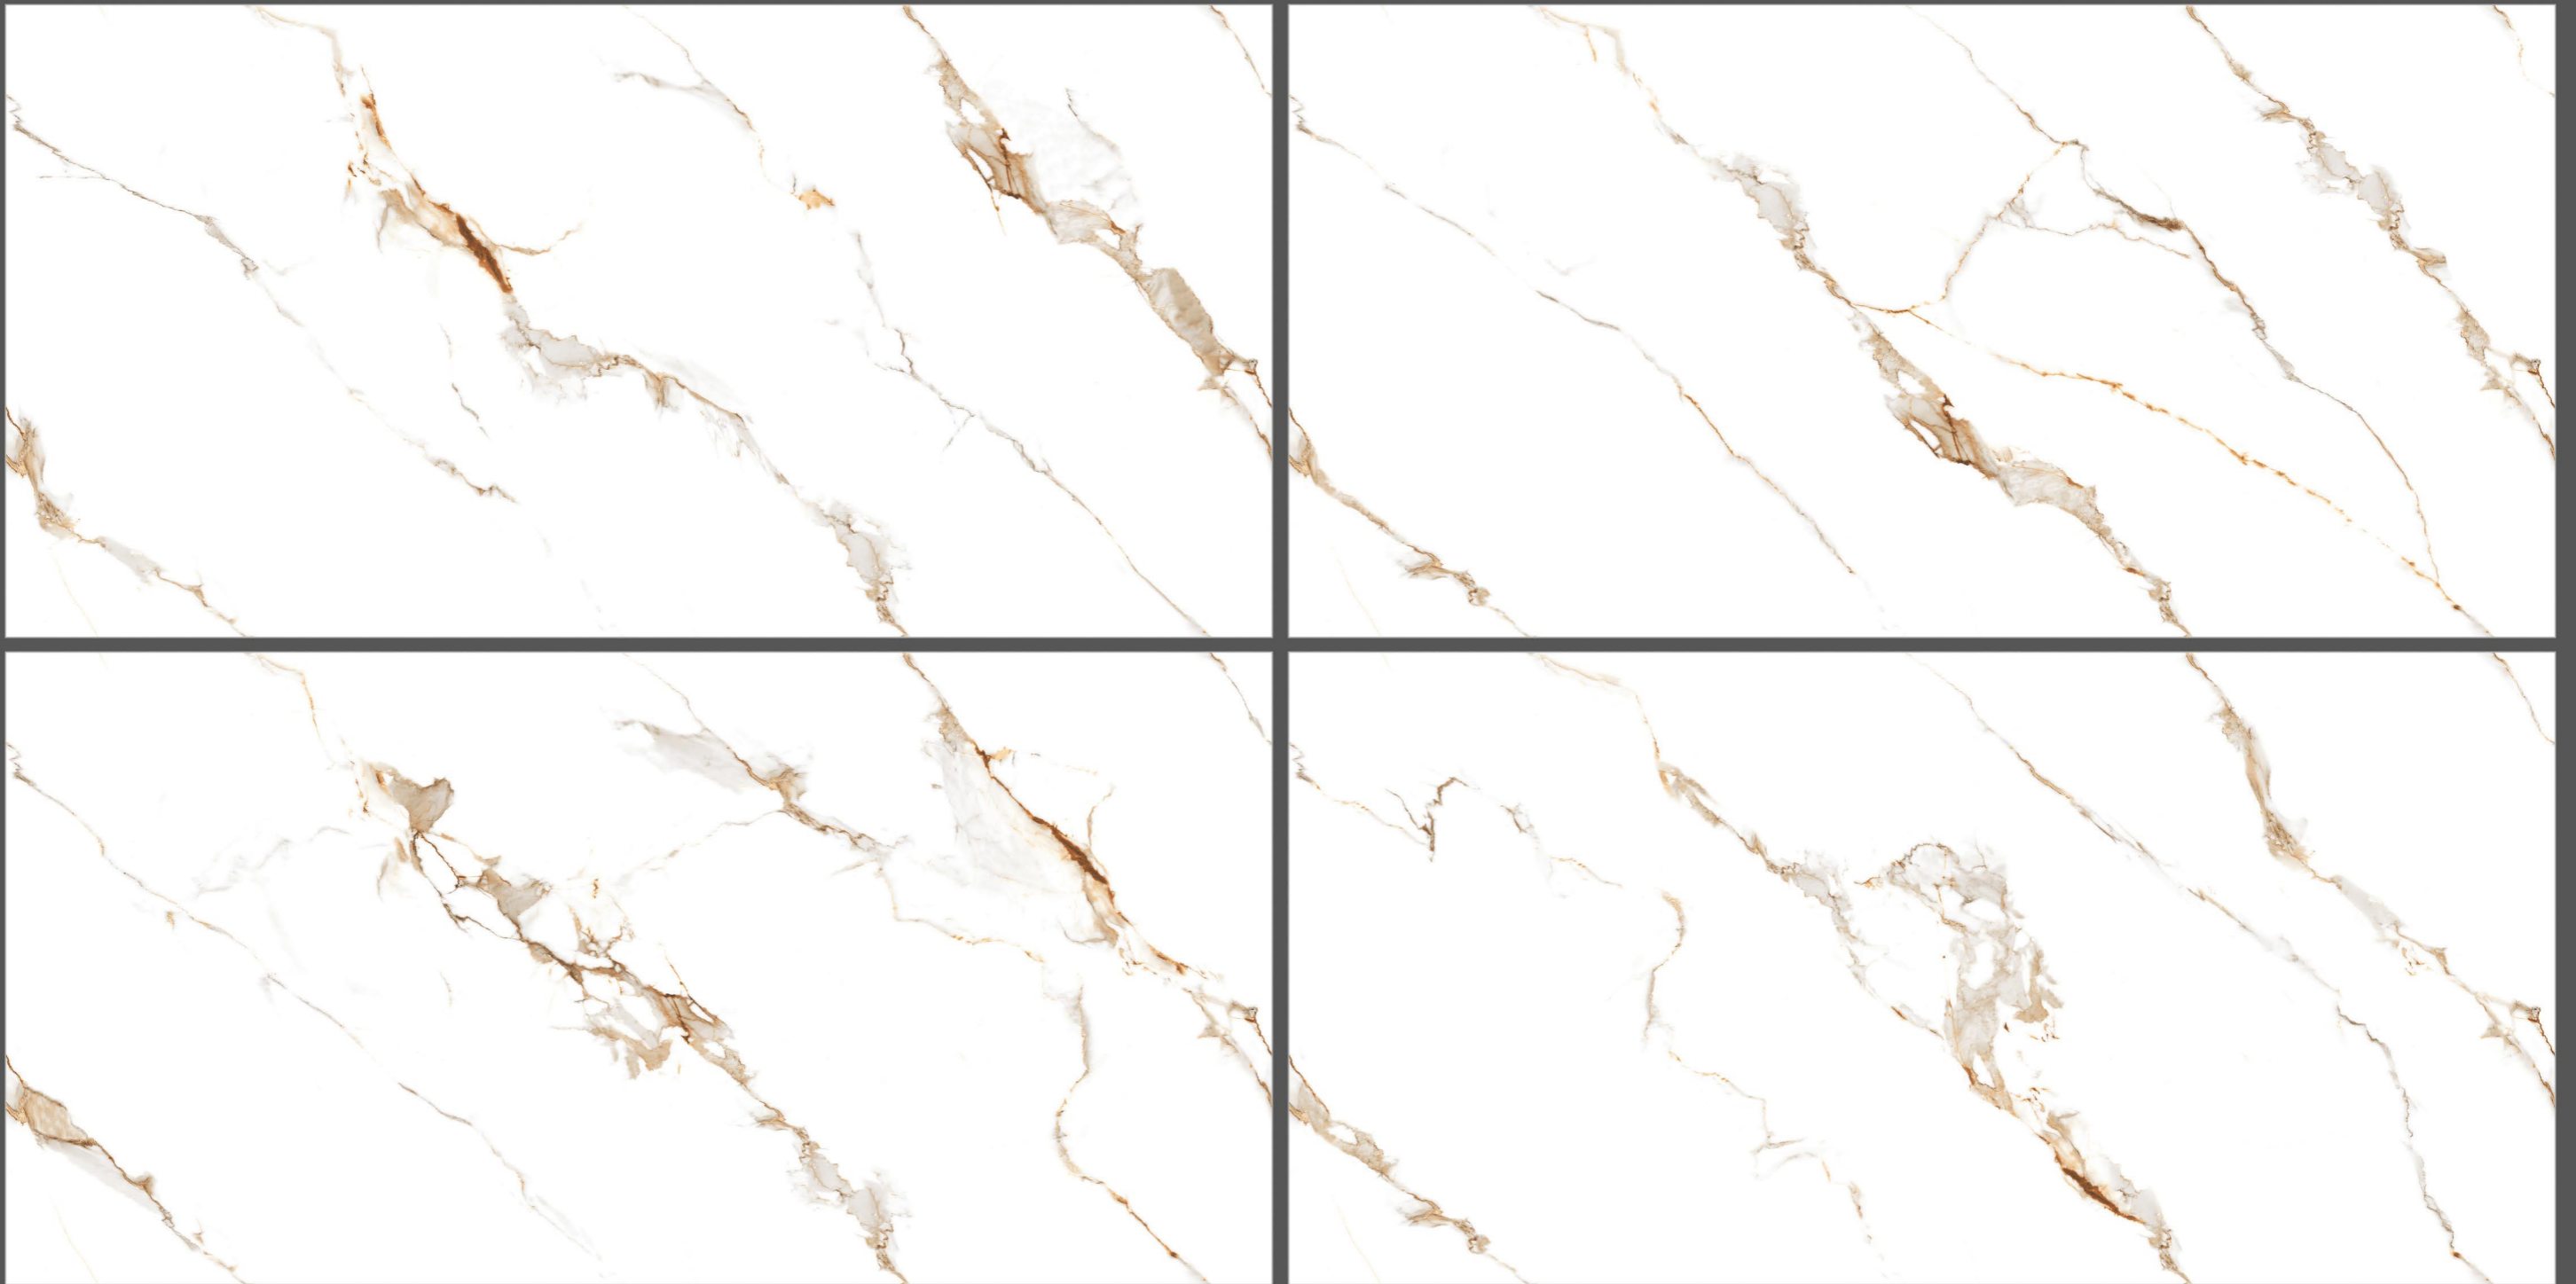

LECTI

600X1200MM
CARVING | 09 MM