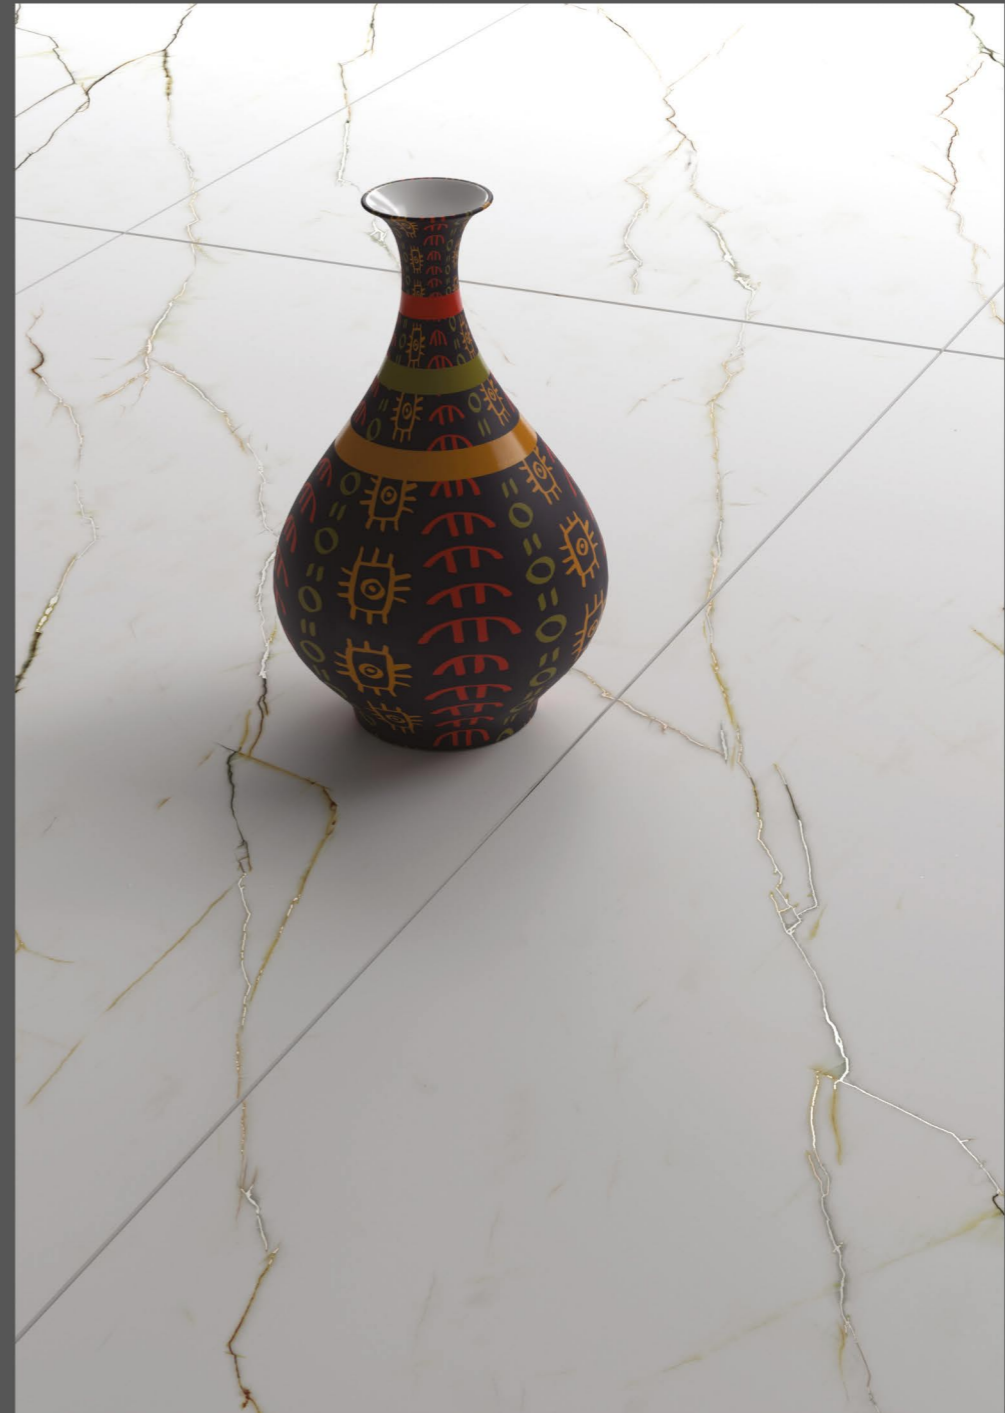

**ASTEROIDS
WHITE**

Crafte White
CARVING COLLECTION