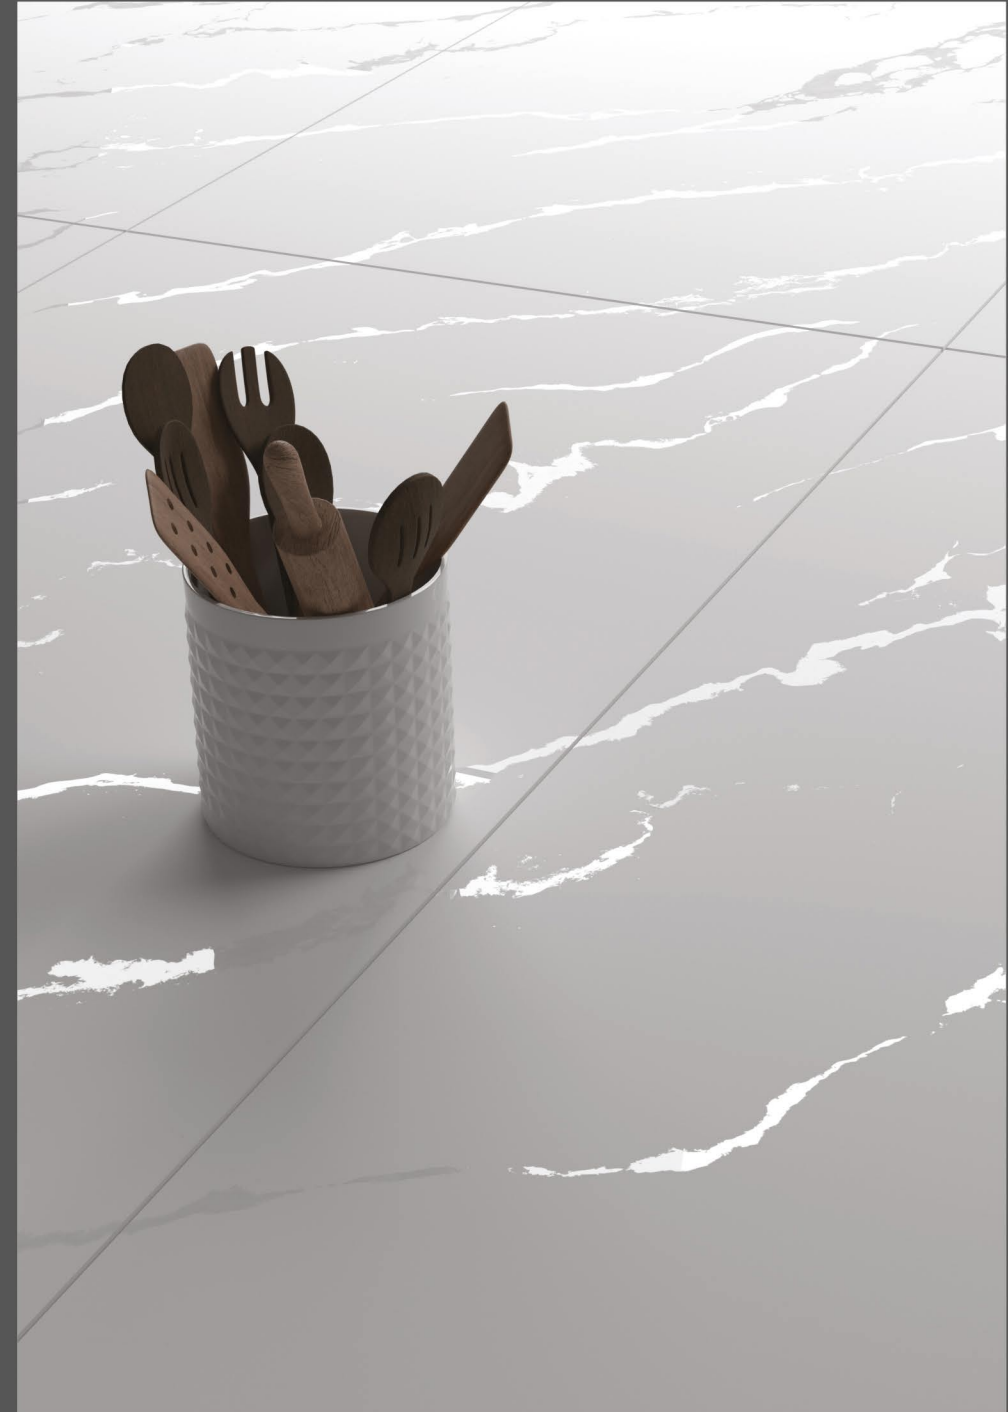

**NORDE
WHITE**

Crafte White
CARVING COLLECTION