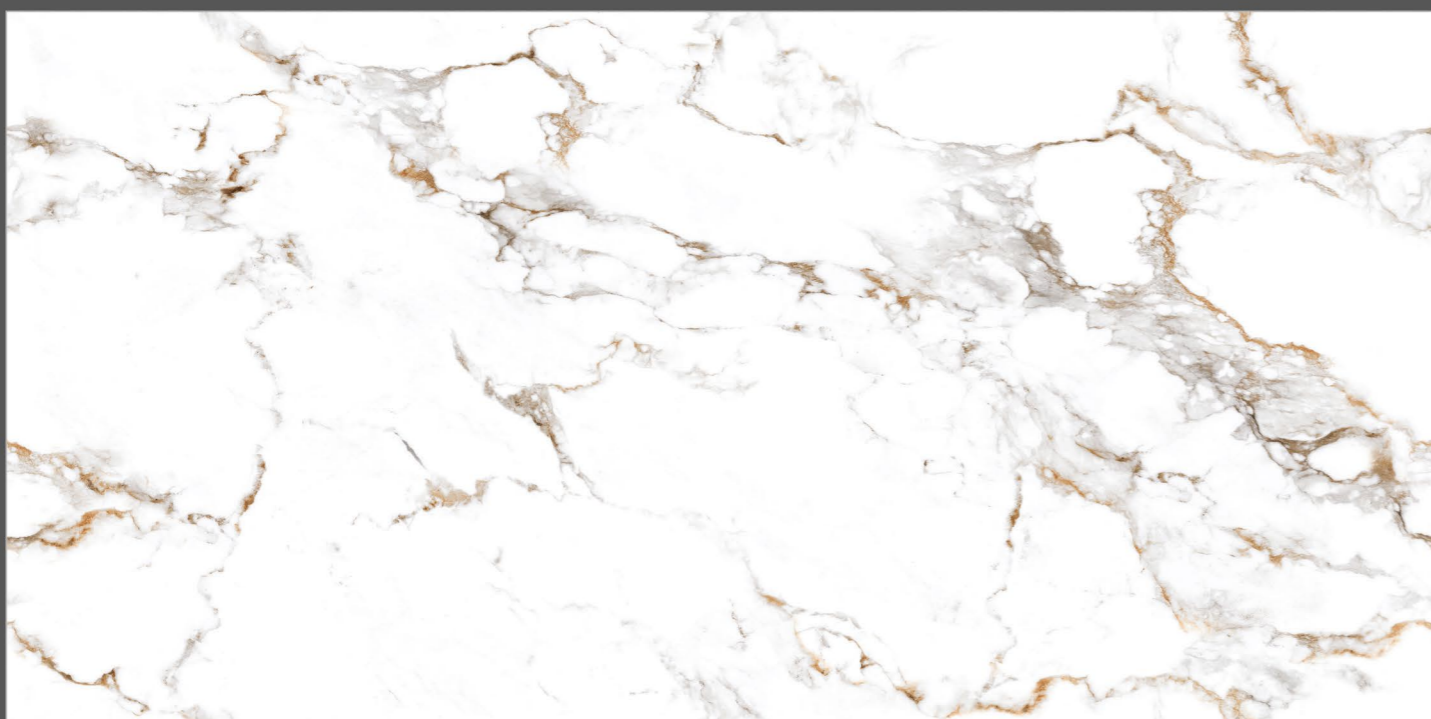

SARREN EL

600X1200MM
CARVING | 09 MM