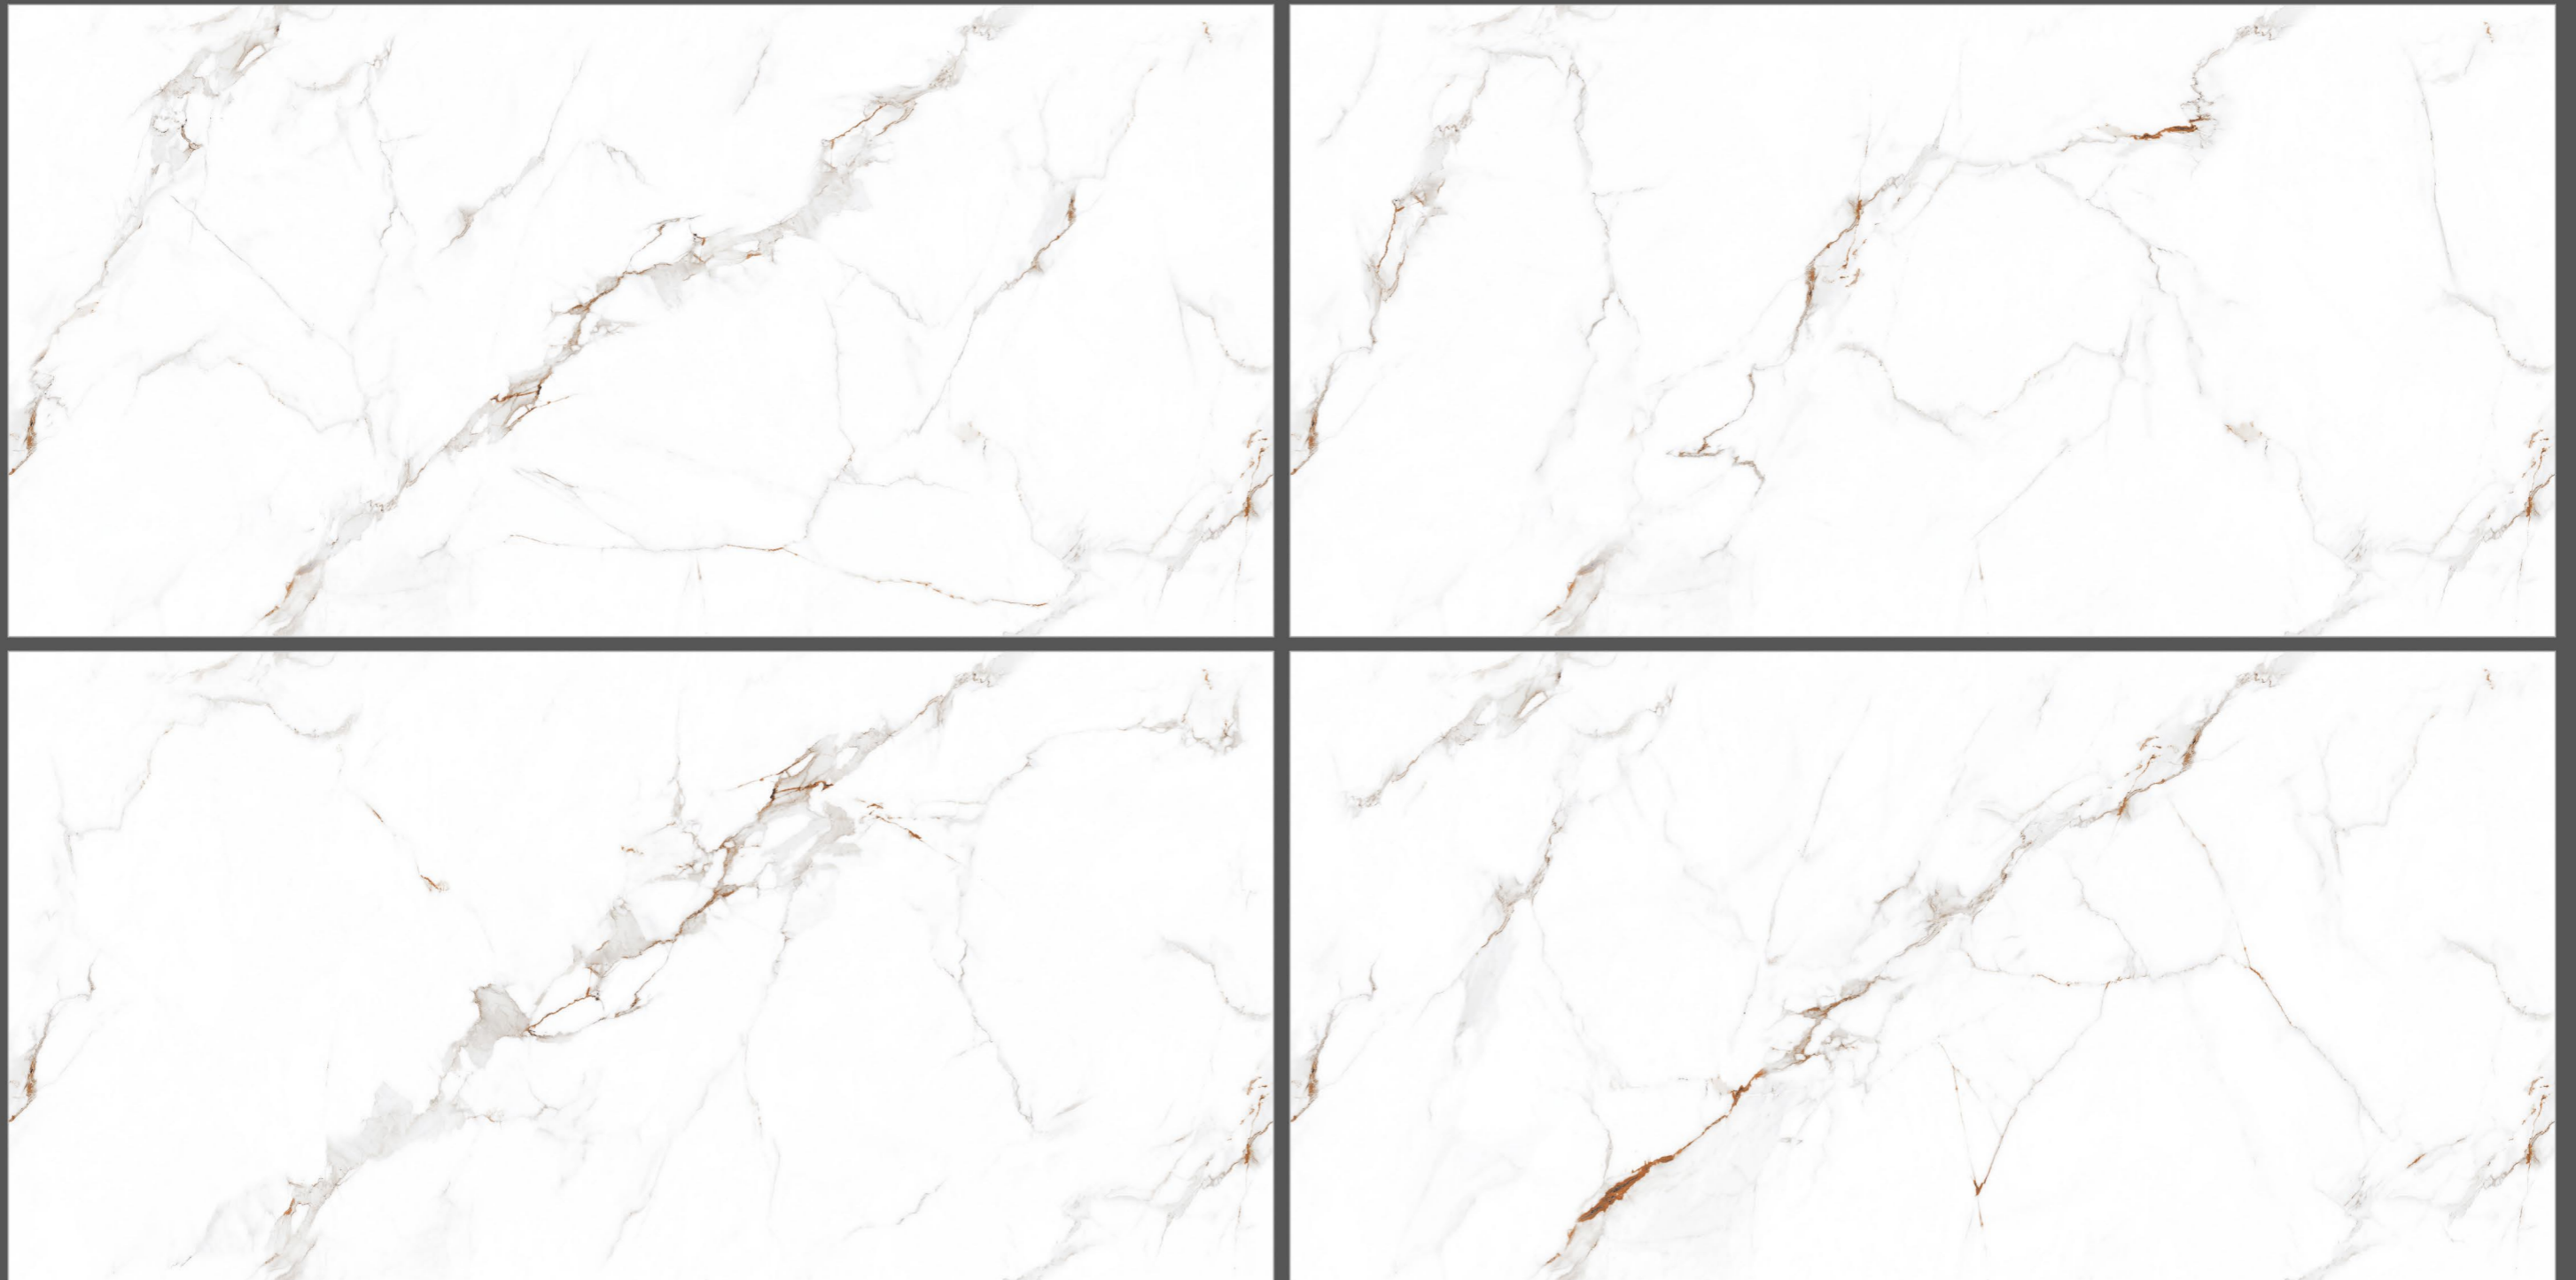

SATUARIO

600X1200MM
CARVING | 09 MM