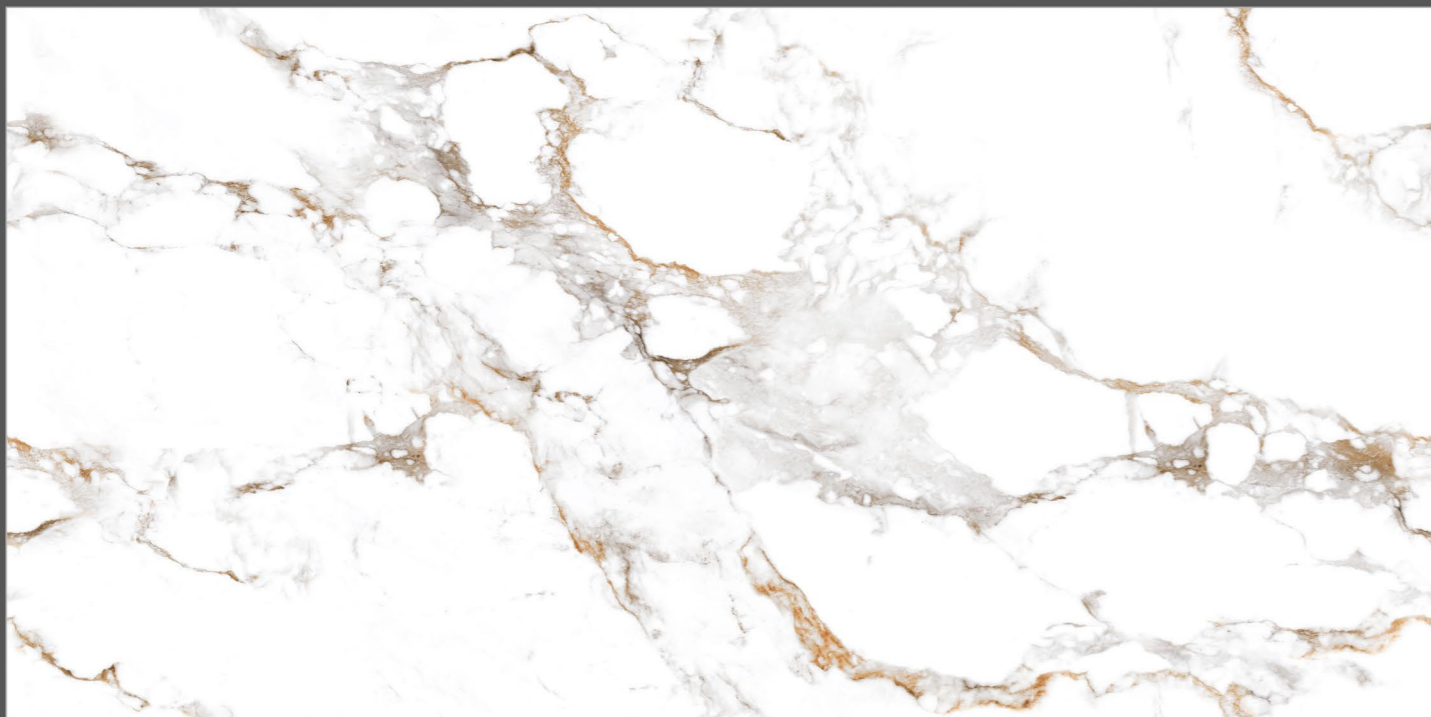

SARREN EL

600X1200MM
CARVING | 09 MM