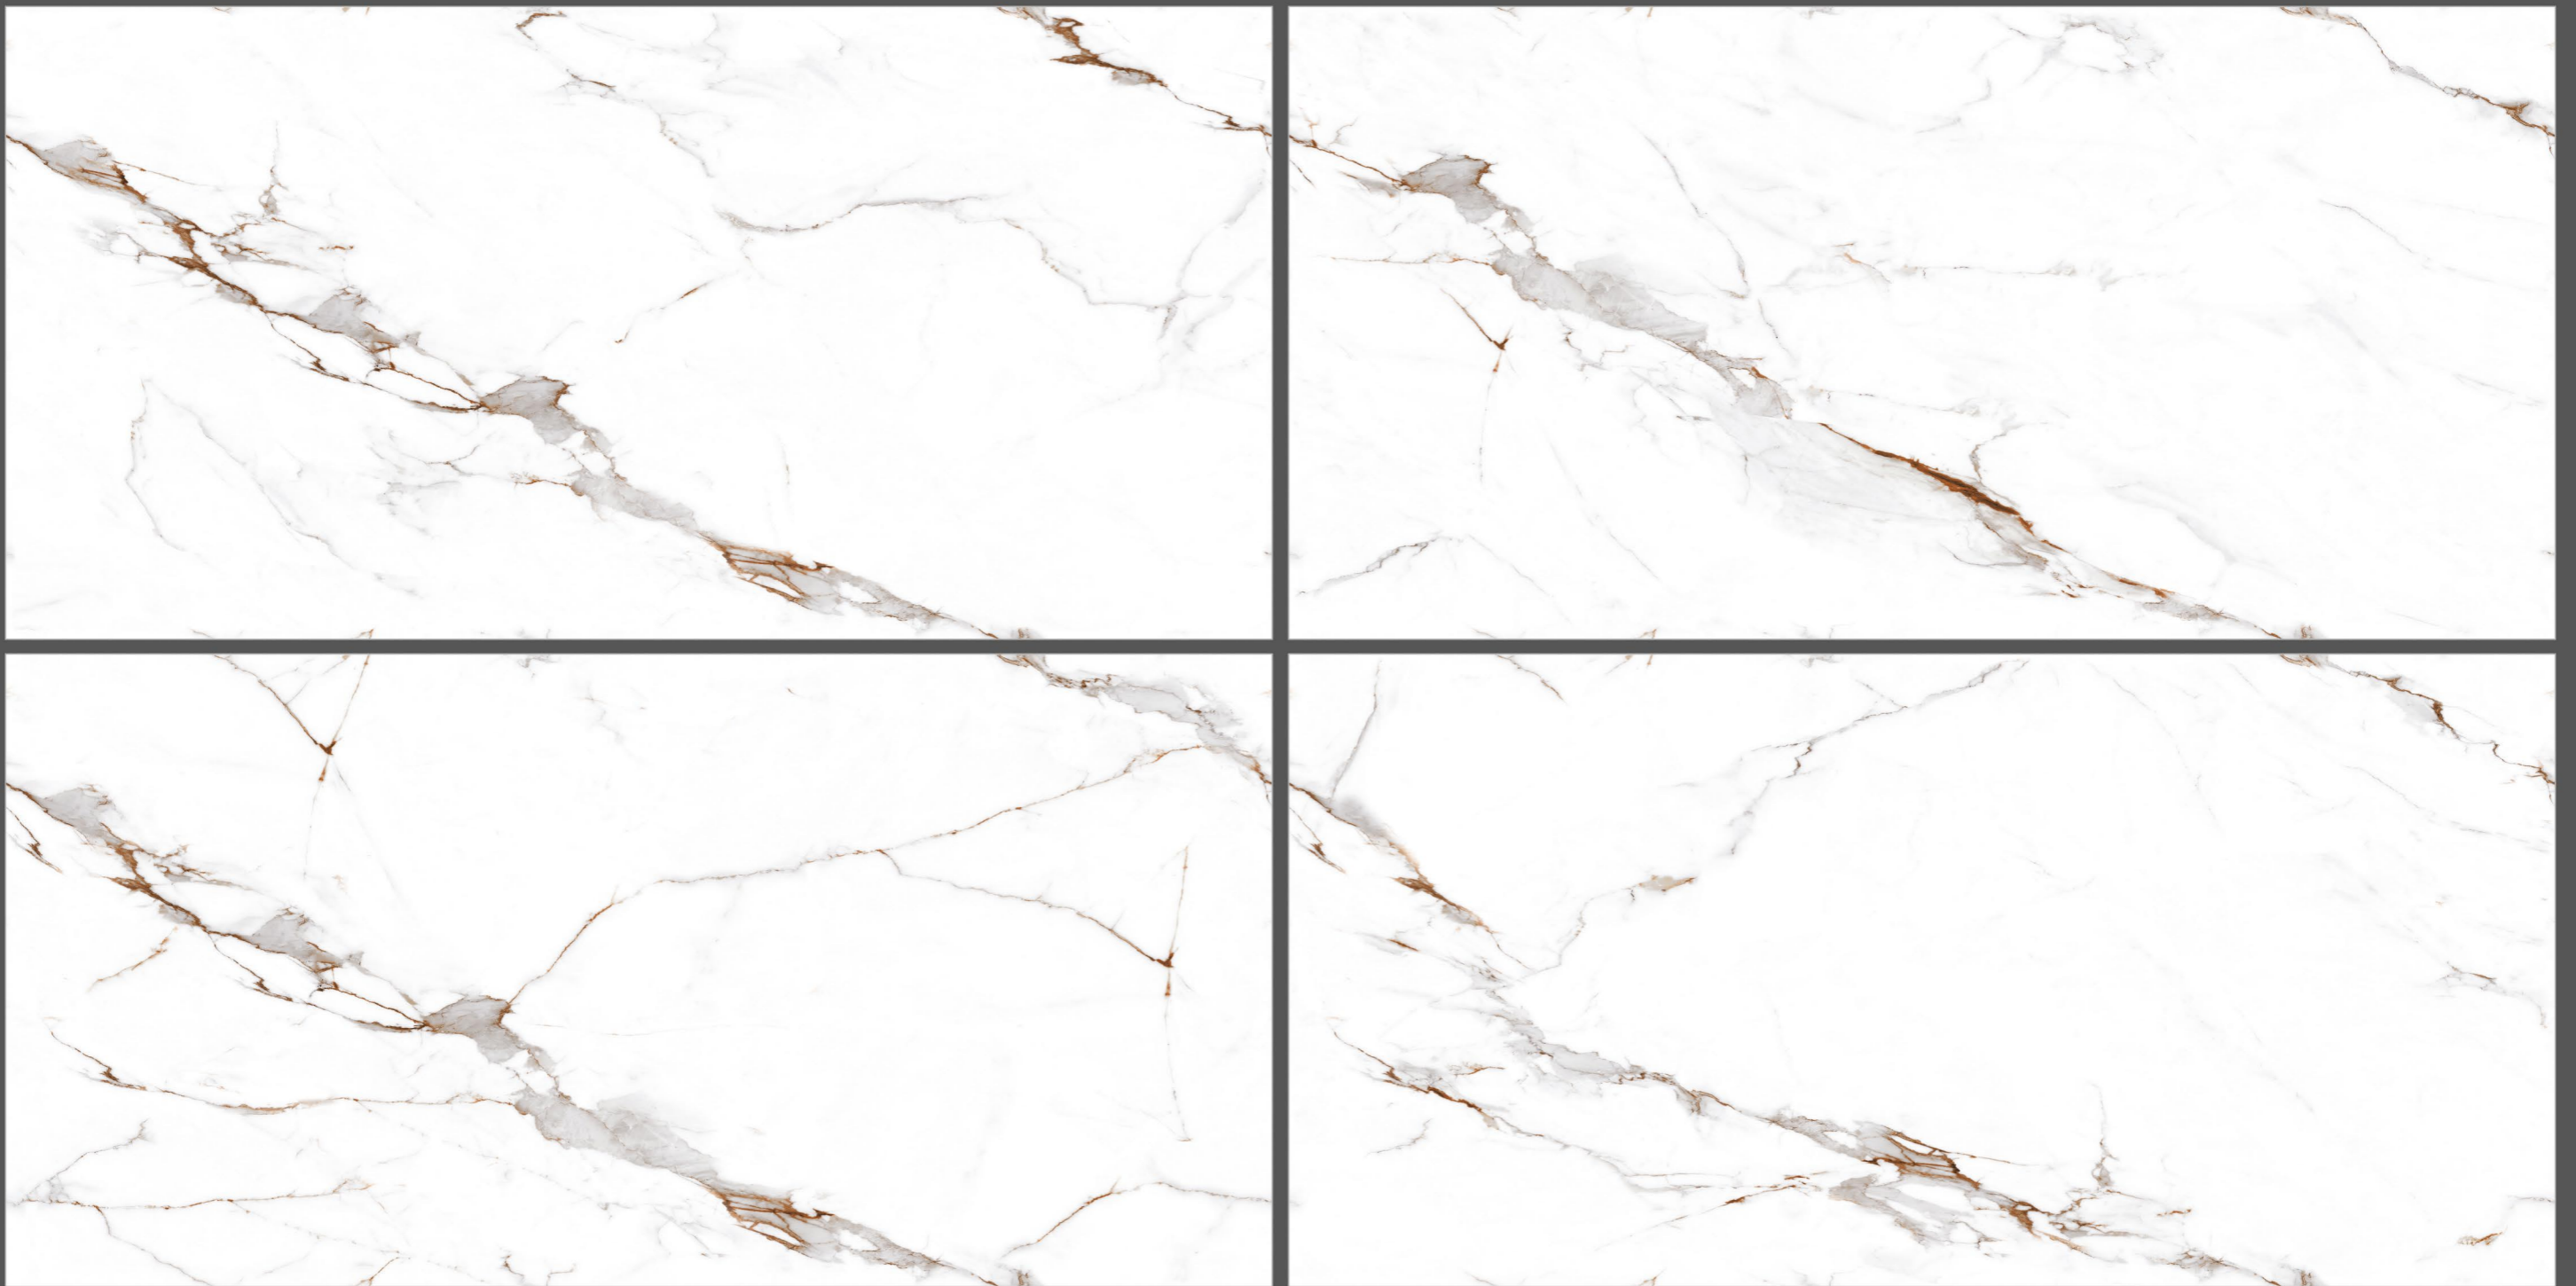

FANNY

600X1200MM
CARVING | 09 MM