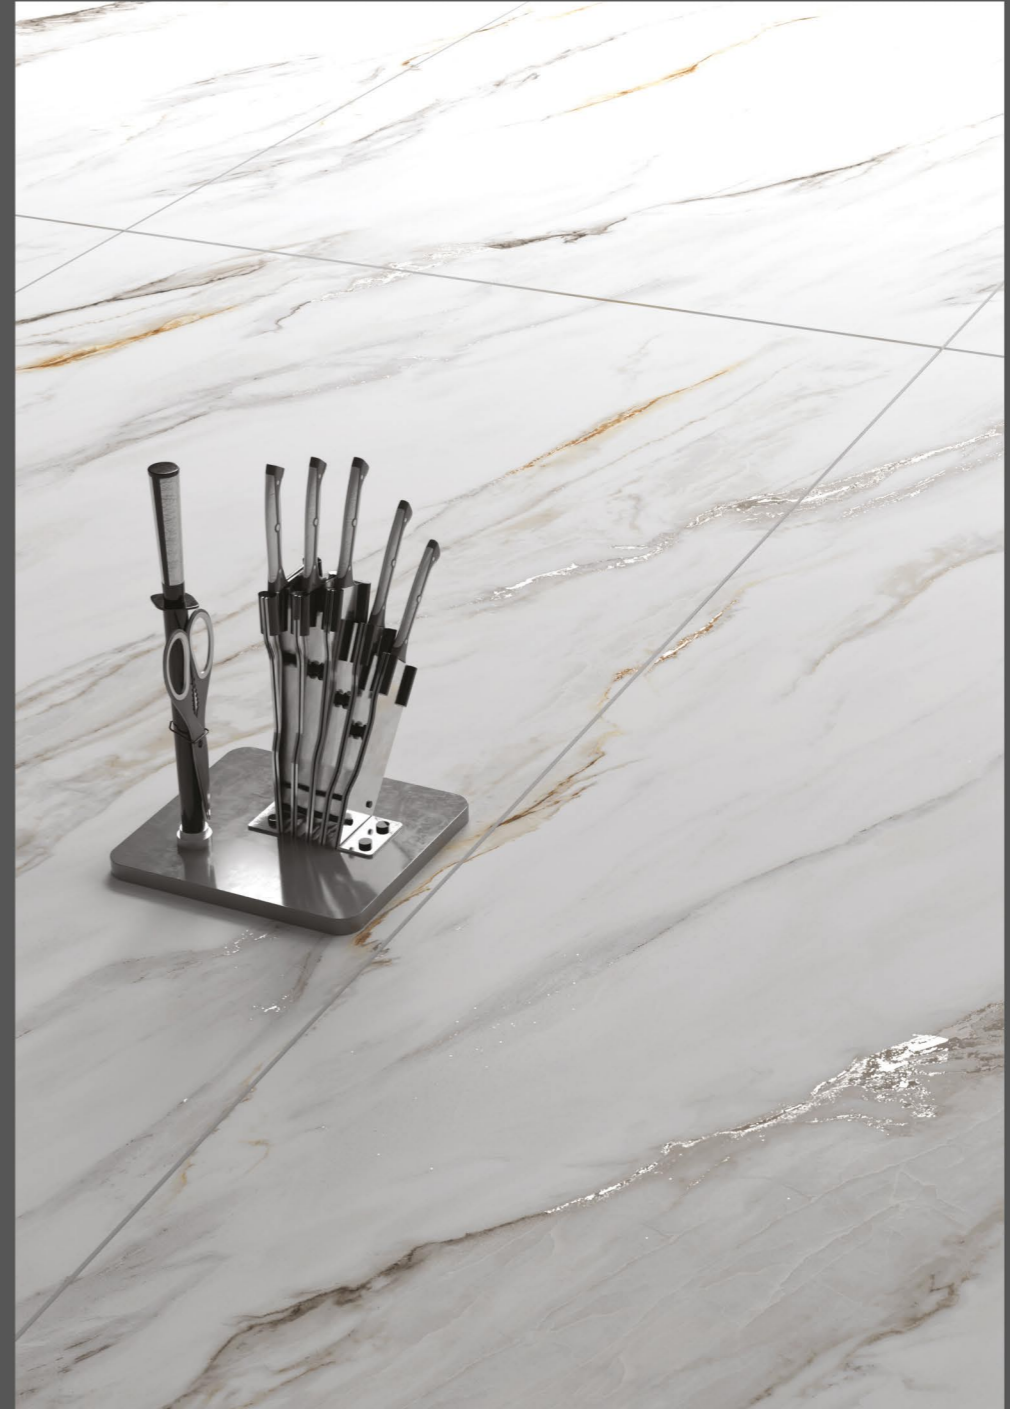

**ULTRA
STATUAIO**

Crafte White
CARVING COLLECTION