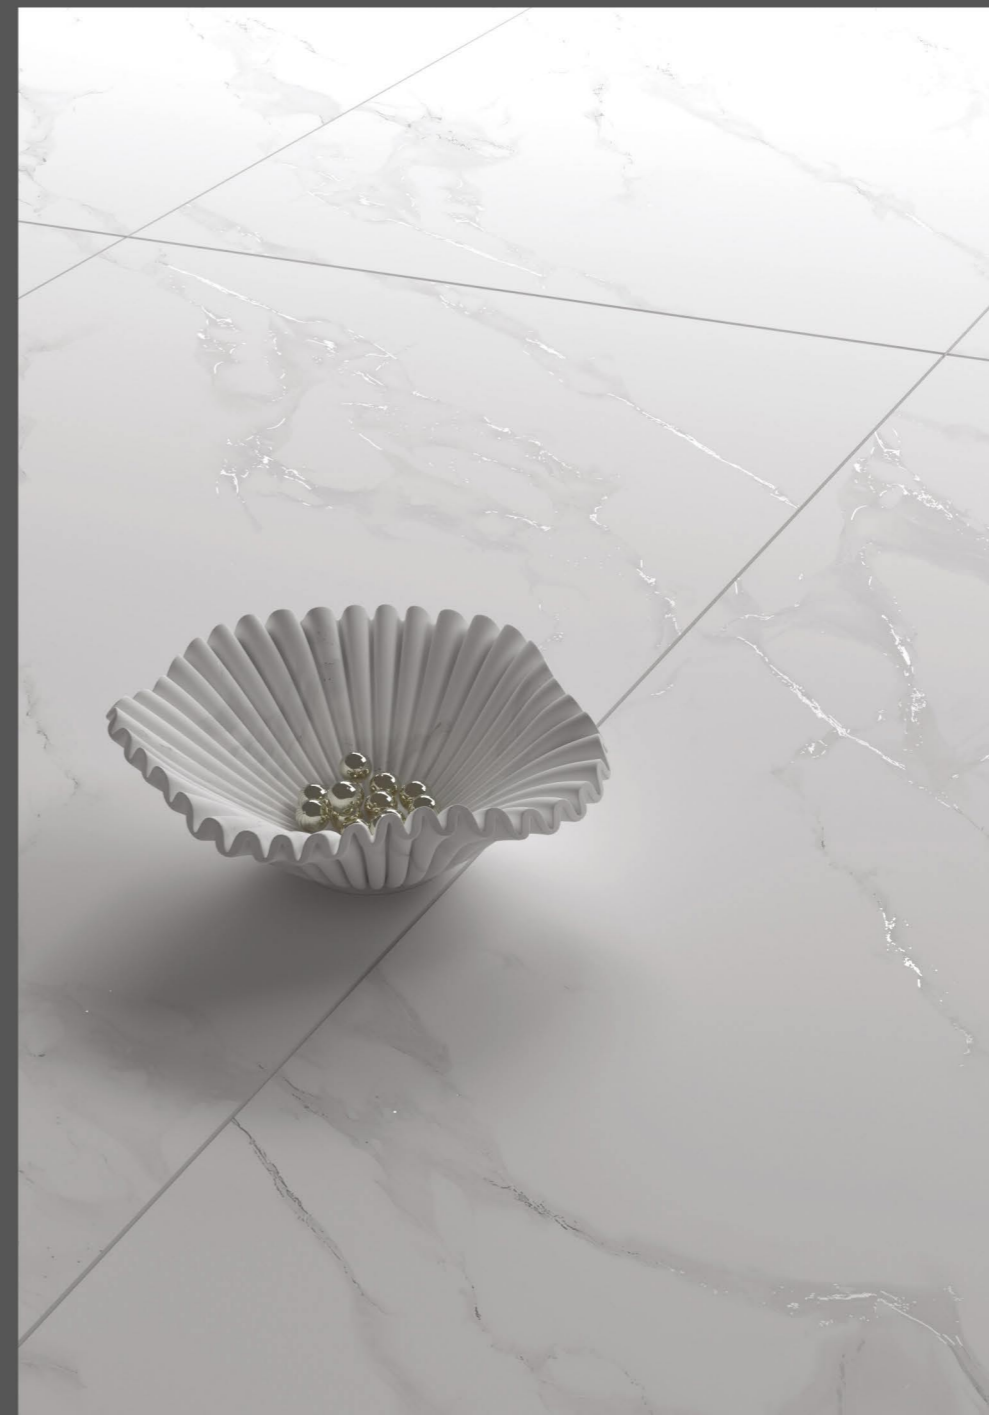

**SATUARIO
LUXE**

Crafte White
CARVING COLLECTION