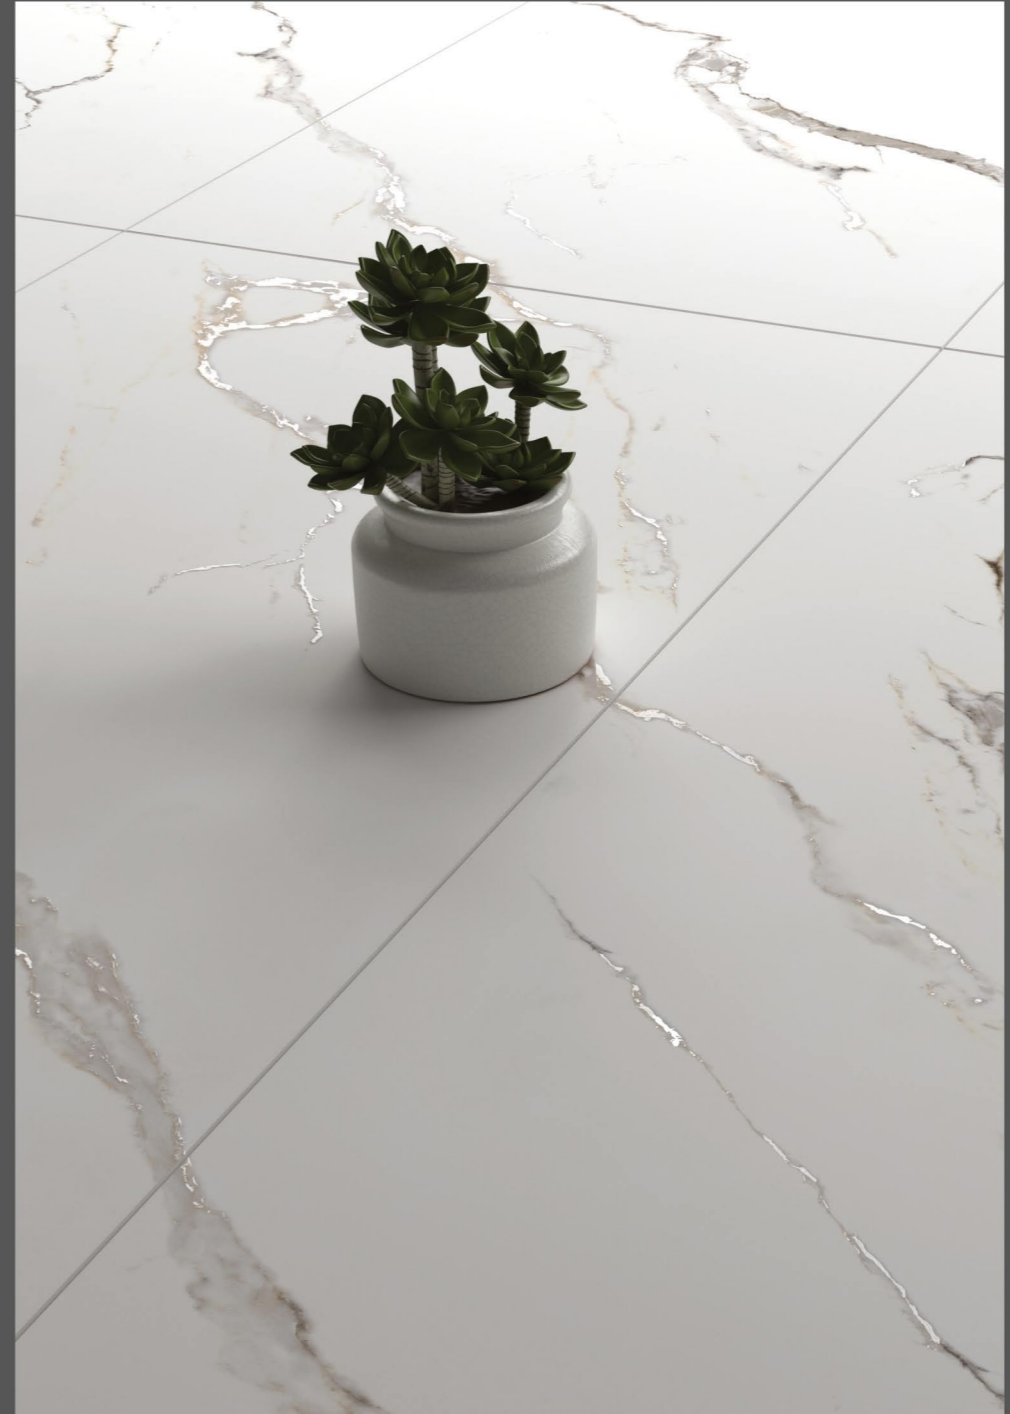

# ARBESTO STATUARIO

---

600X1200MM  
CARVING | 09 MM

**ARBORA  
EL**

**Crafte White**  
CARVING COLLECTION