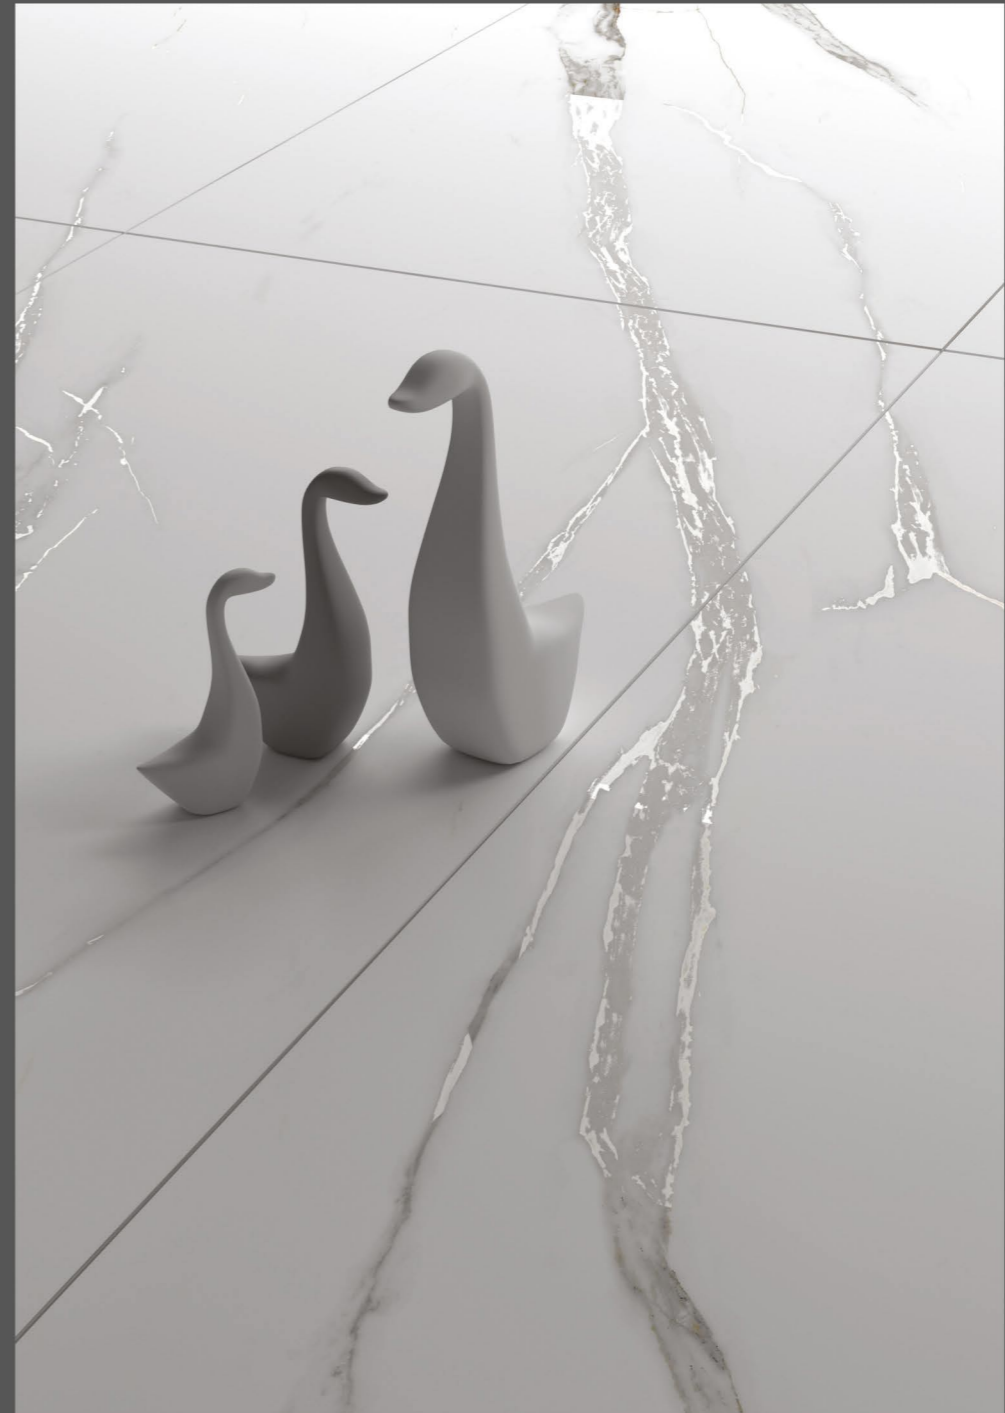

**ESTELO
GREY EL**

Crafte White
CARVING COLLECTION