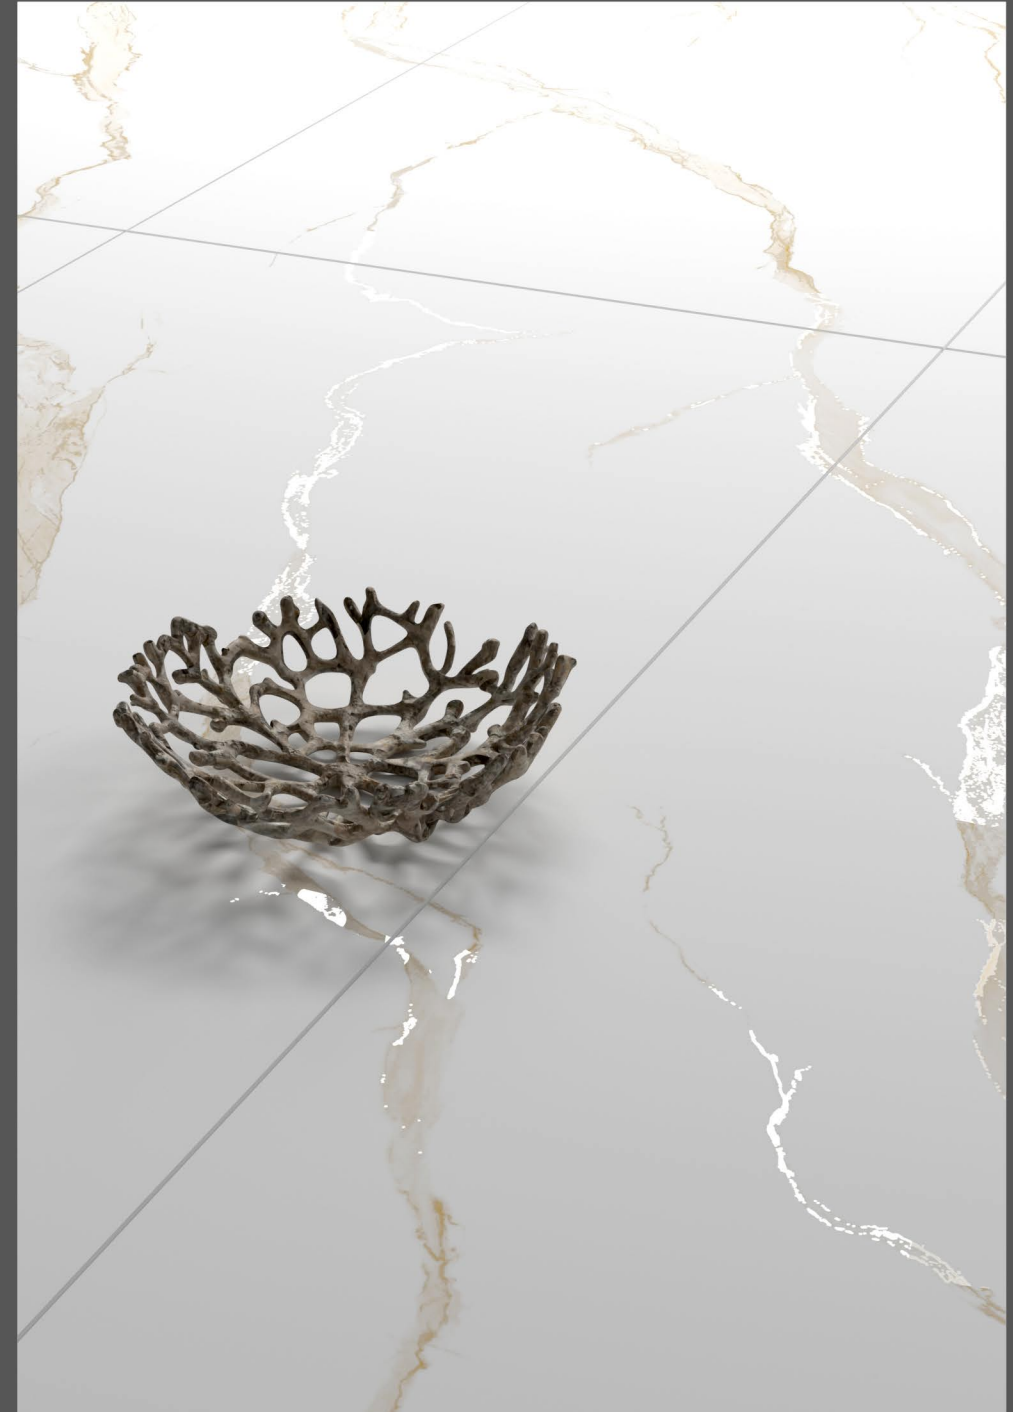

# NORMON

---

600X1200MM  
CARVING | 09 MM

**OLYMPIA  
WHITE**

**Crafte White**  
CARVING COLLECTION