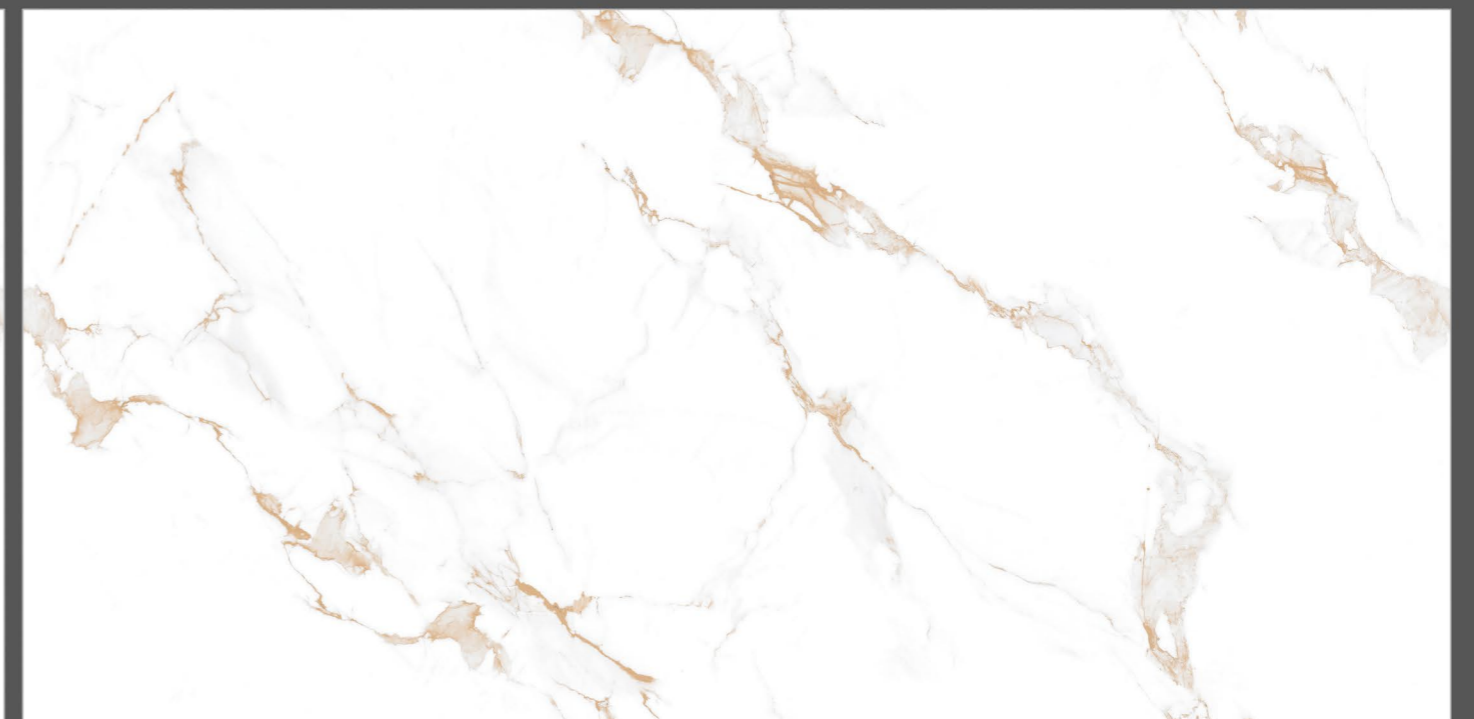

CALACATTA CRONTA

600X1200MM
CARVING | 09 MM