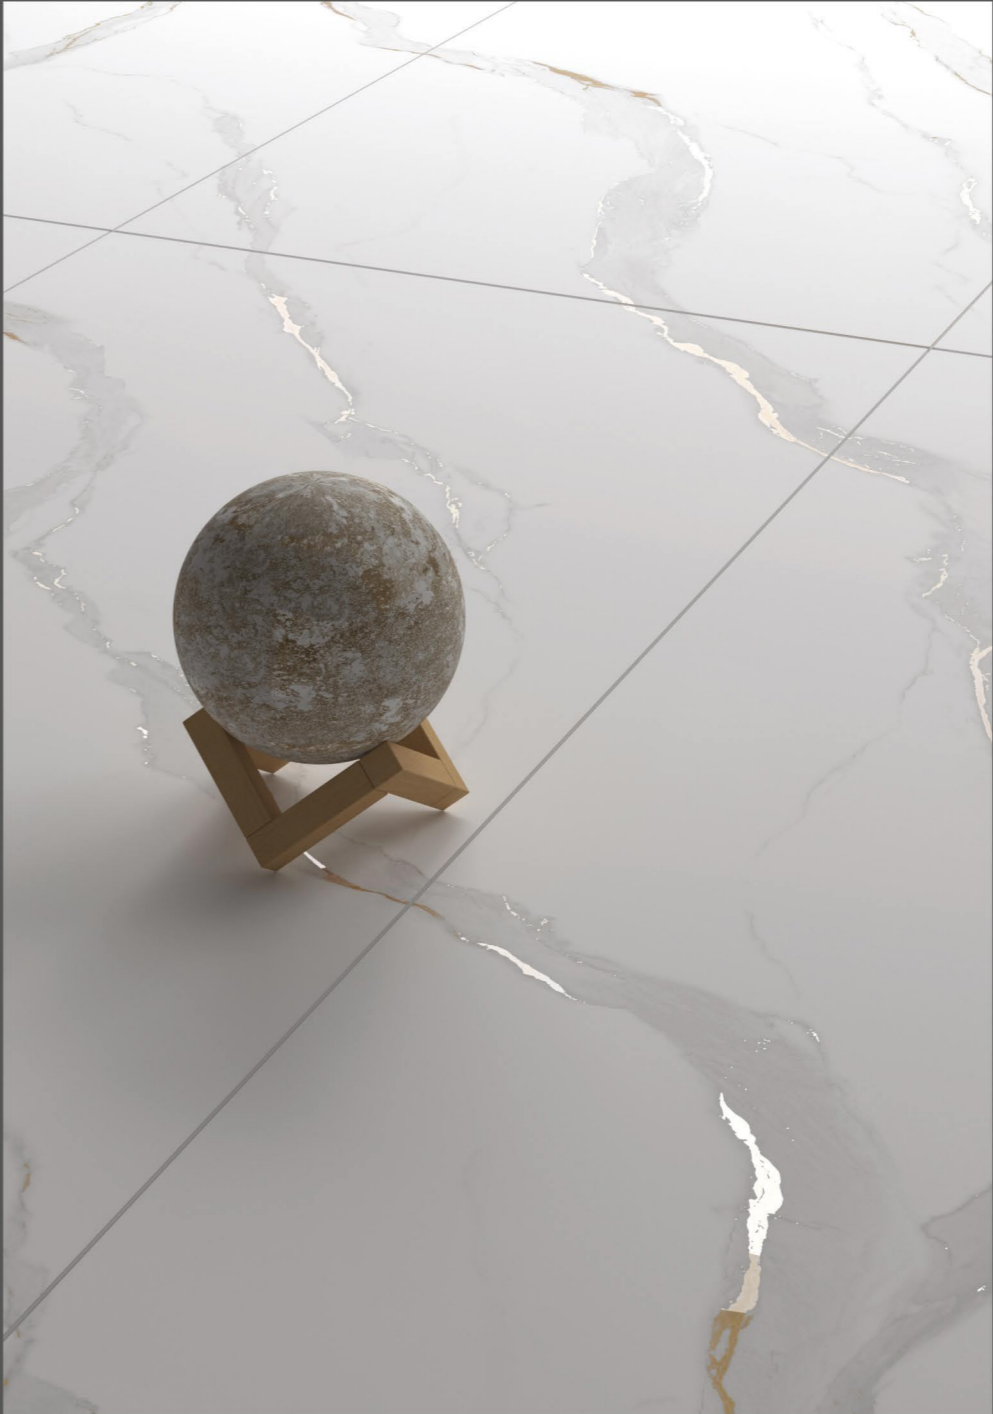

Crafte White
CARVING COLLECTION