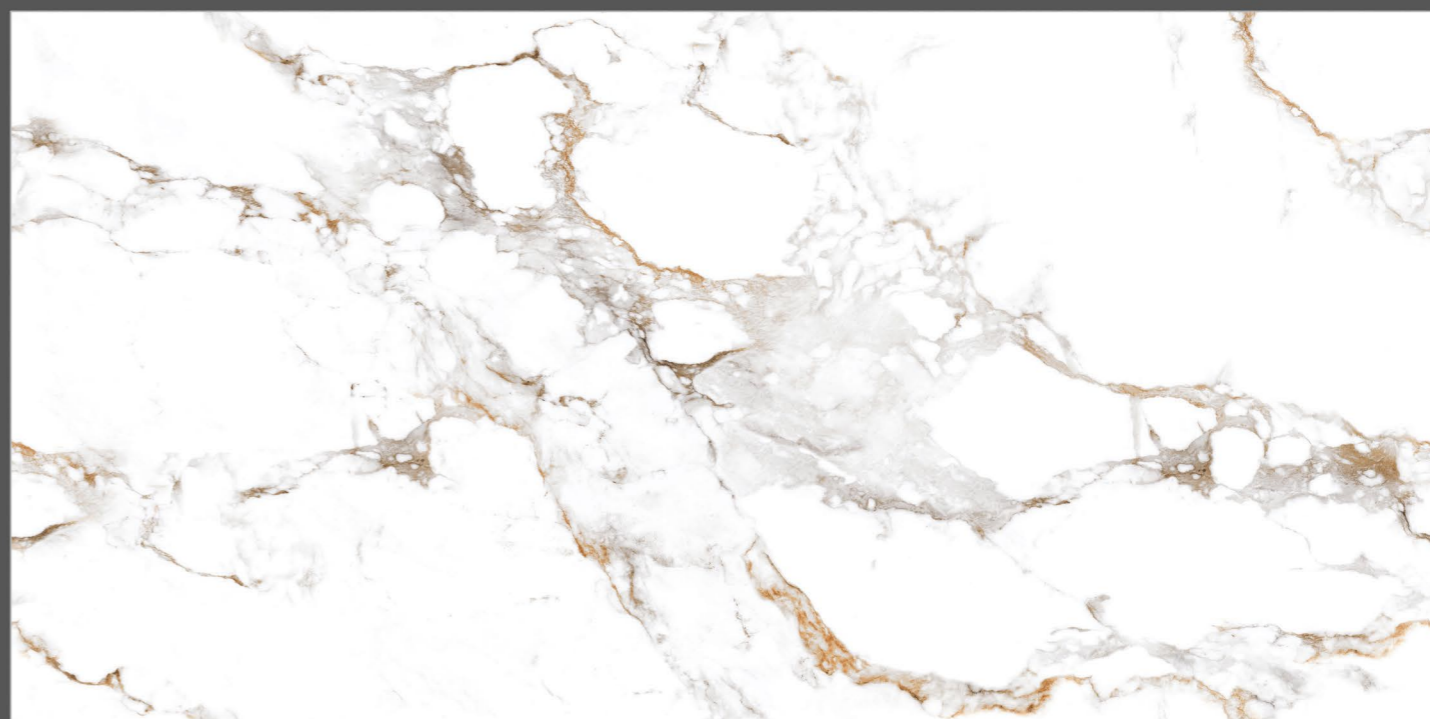

SARREN EL

600X1200MM
CARVING | 09 MM