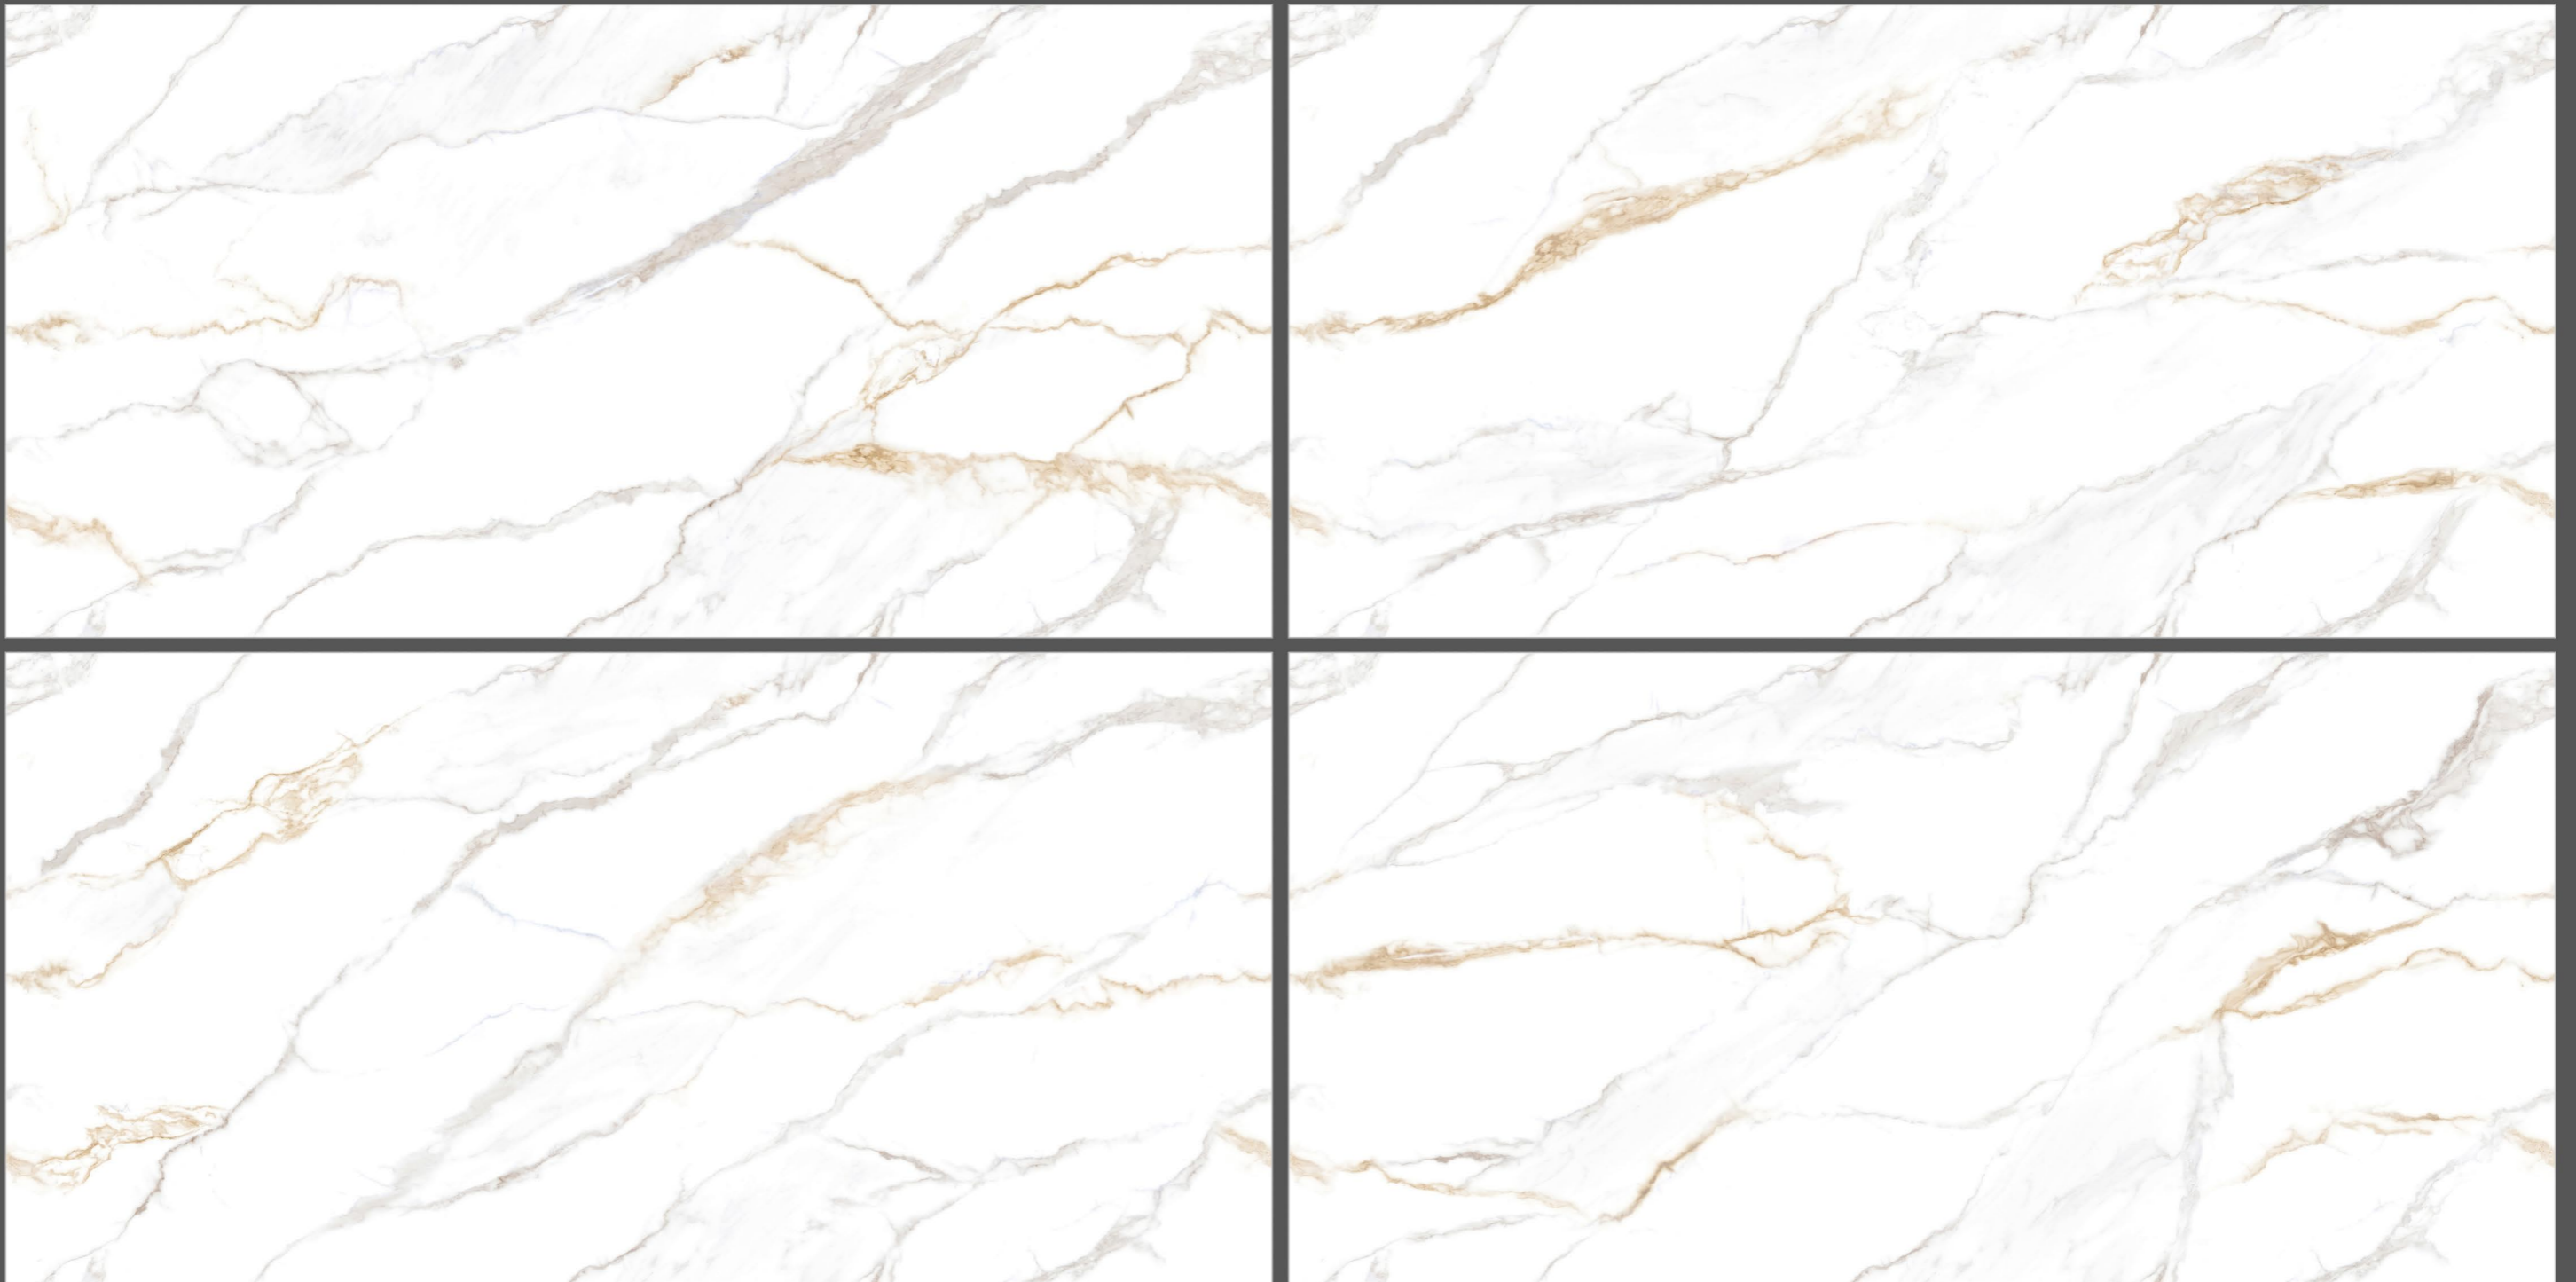

ENRICH BROWN

600X1200MM
CARVING | 09 MM