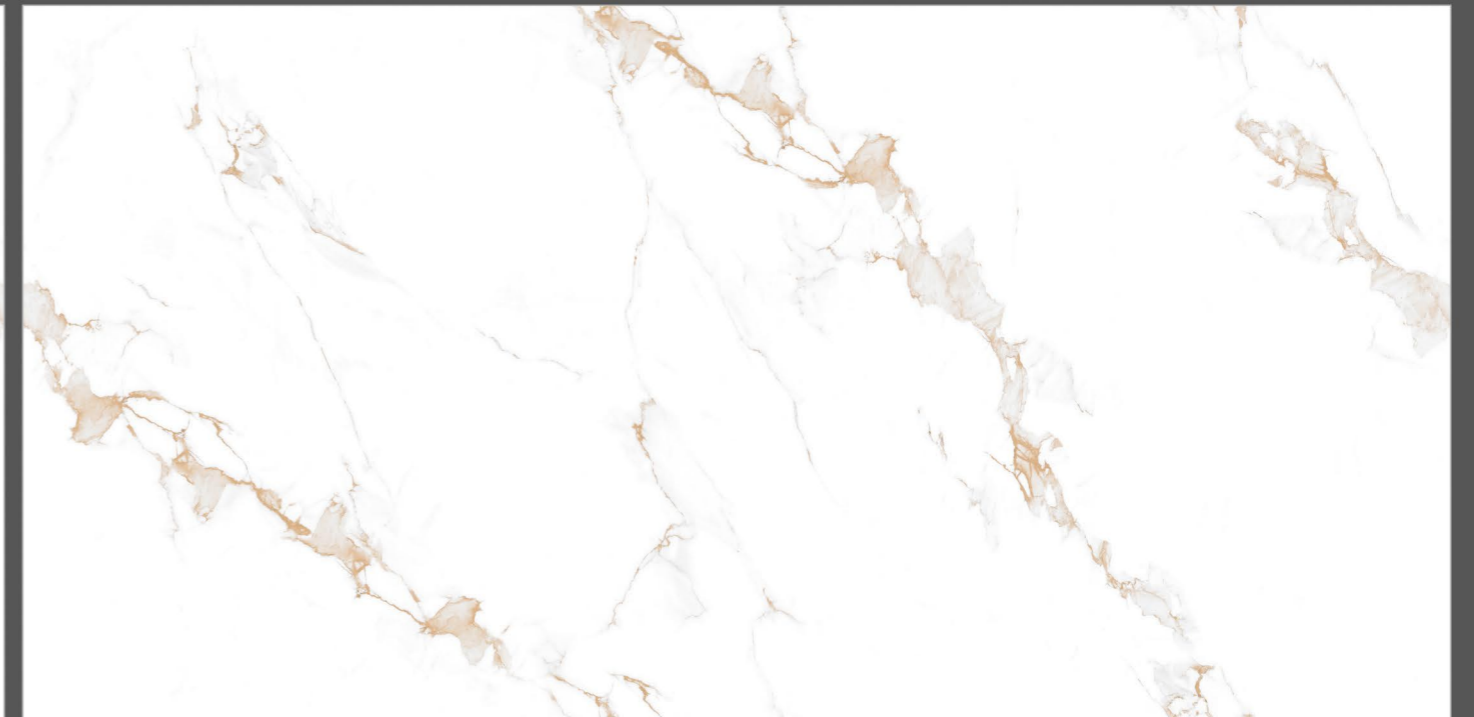

CALACATTA CRONTA

600X1200MM
CARVING | 09 MM