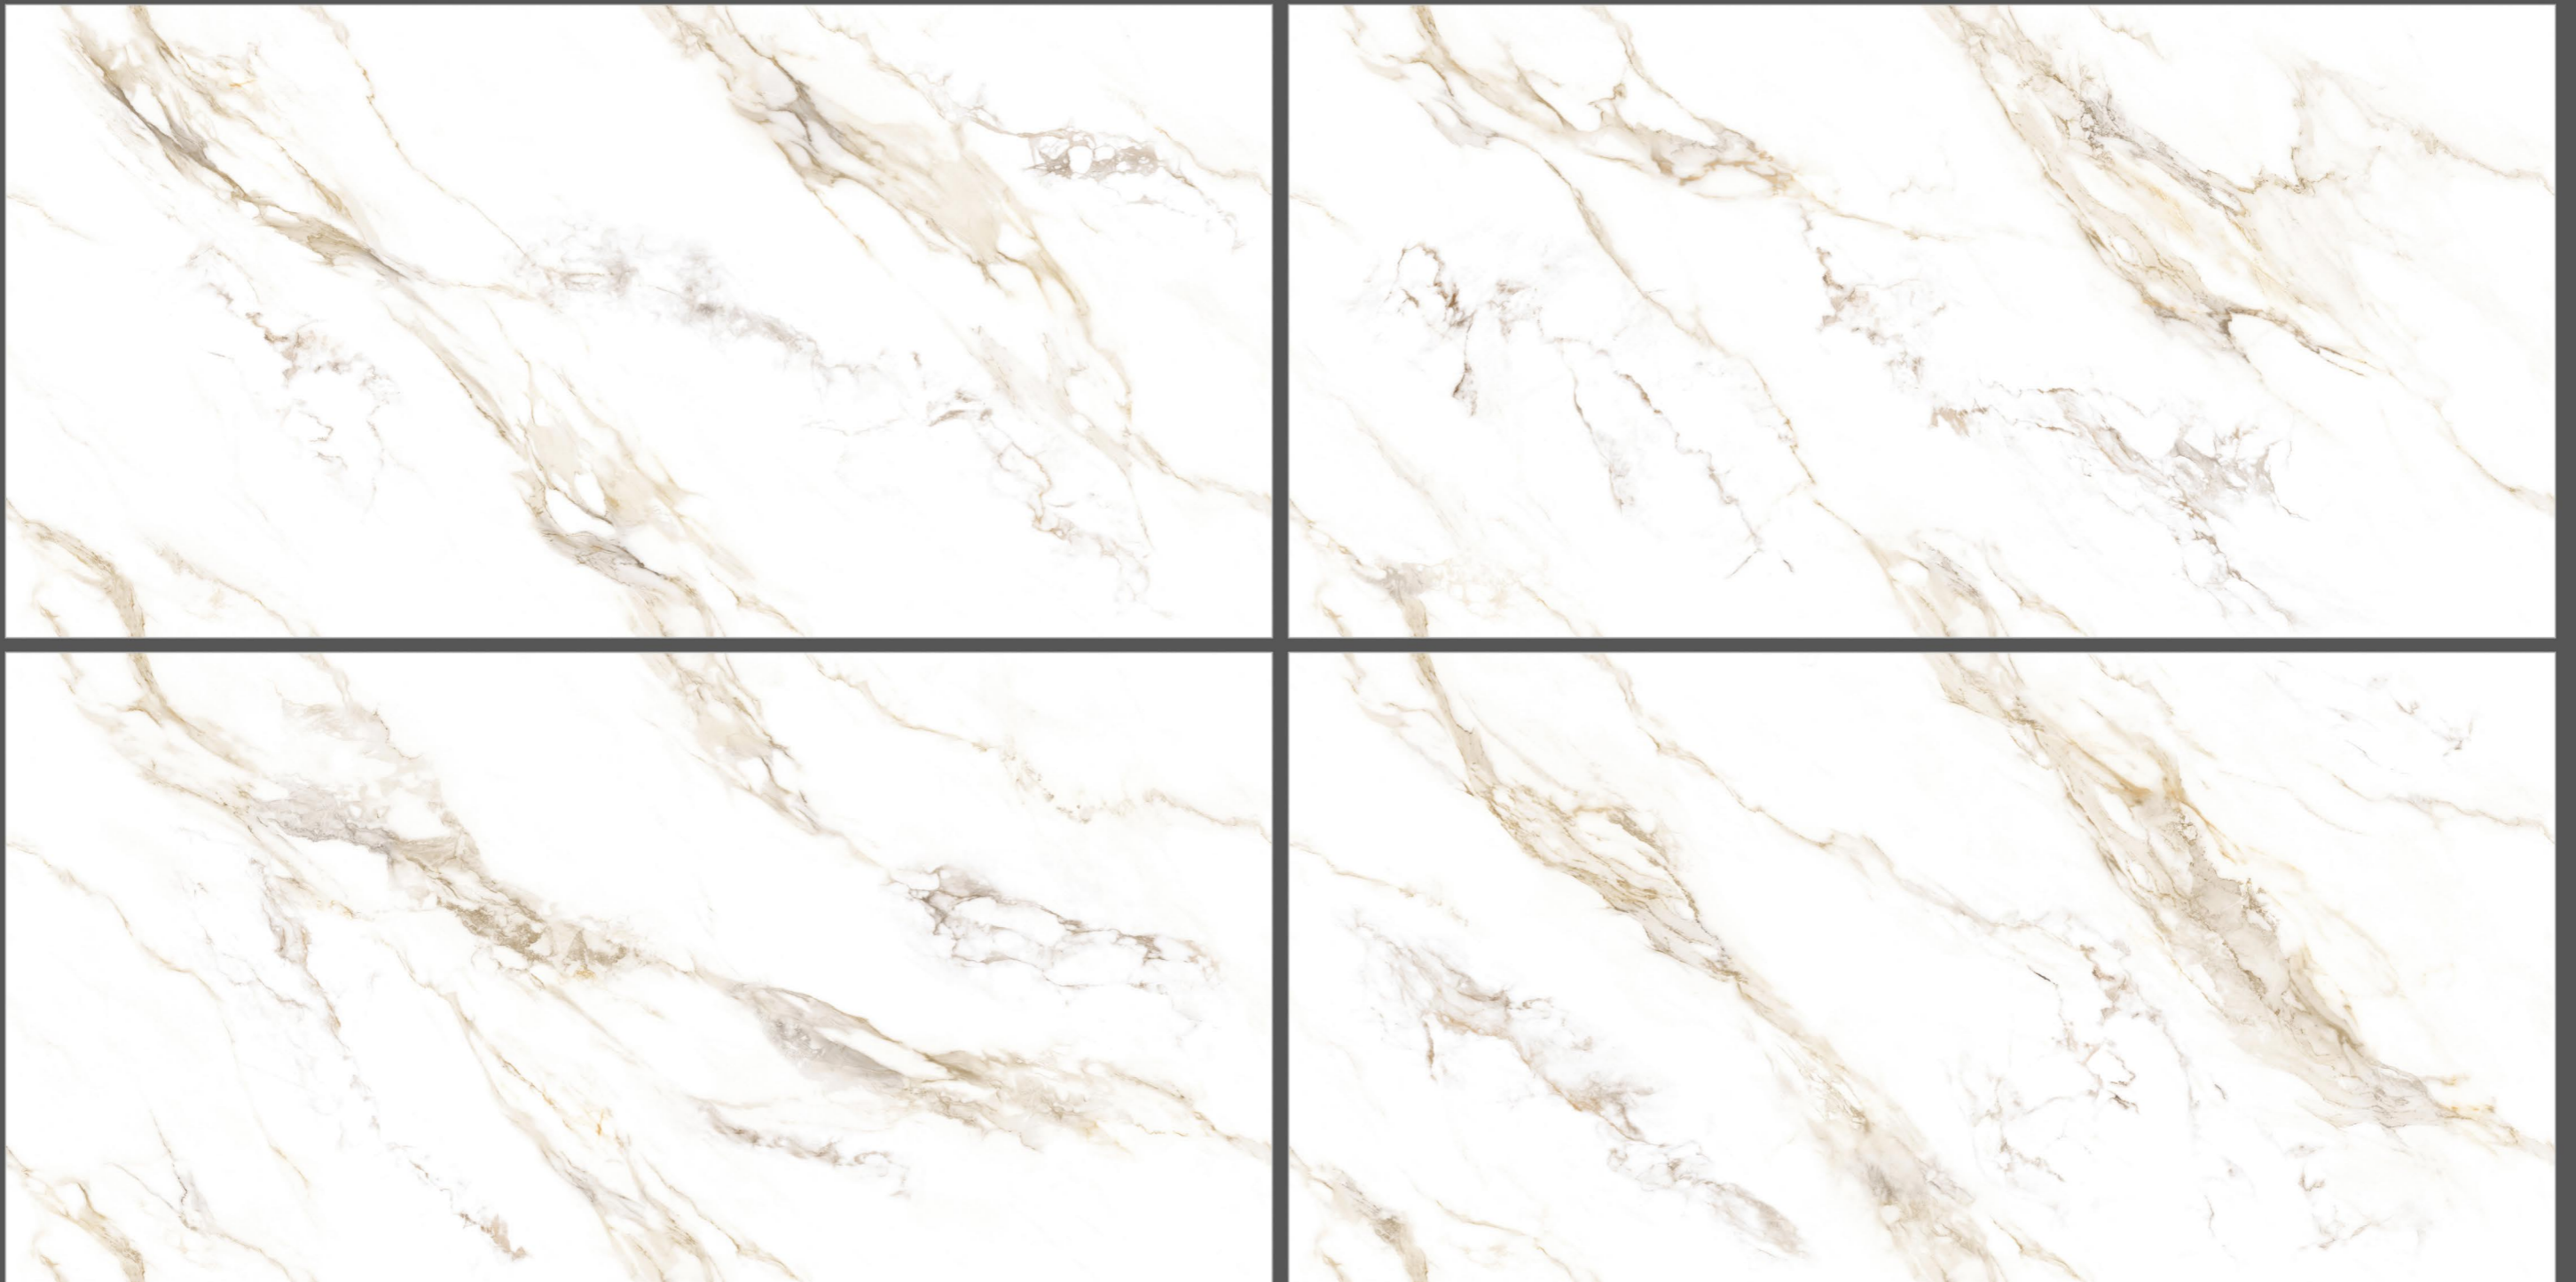

MONOLISA

600X1200MM
CARVING | 09 MM