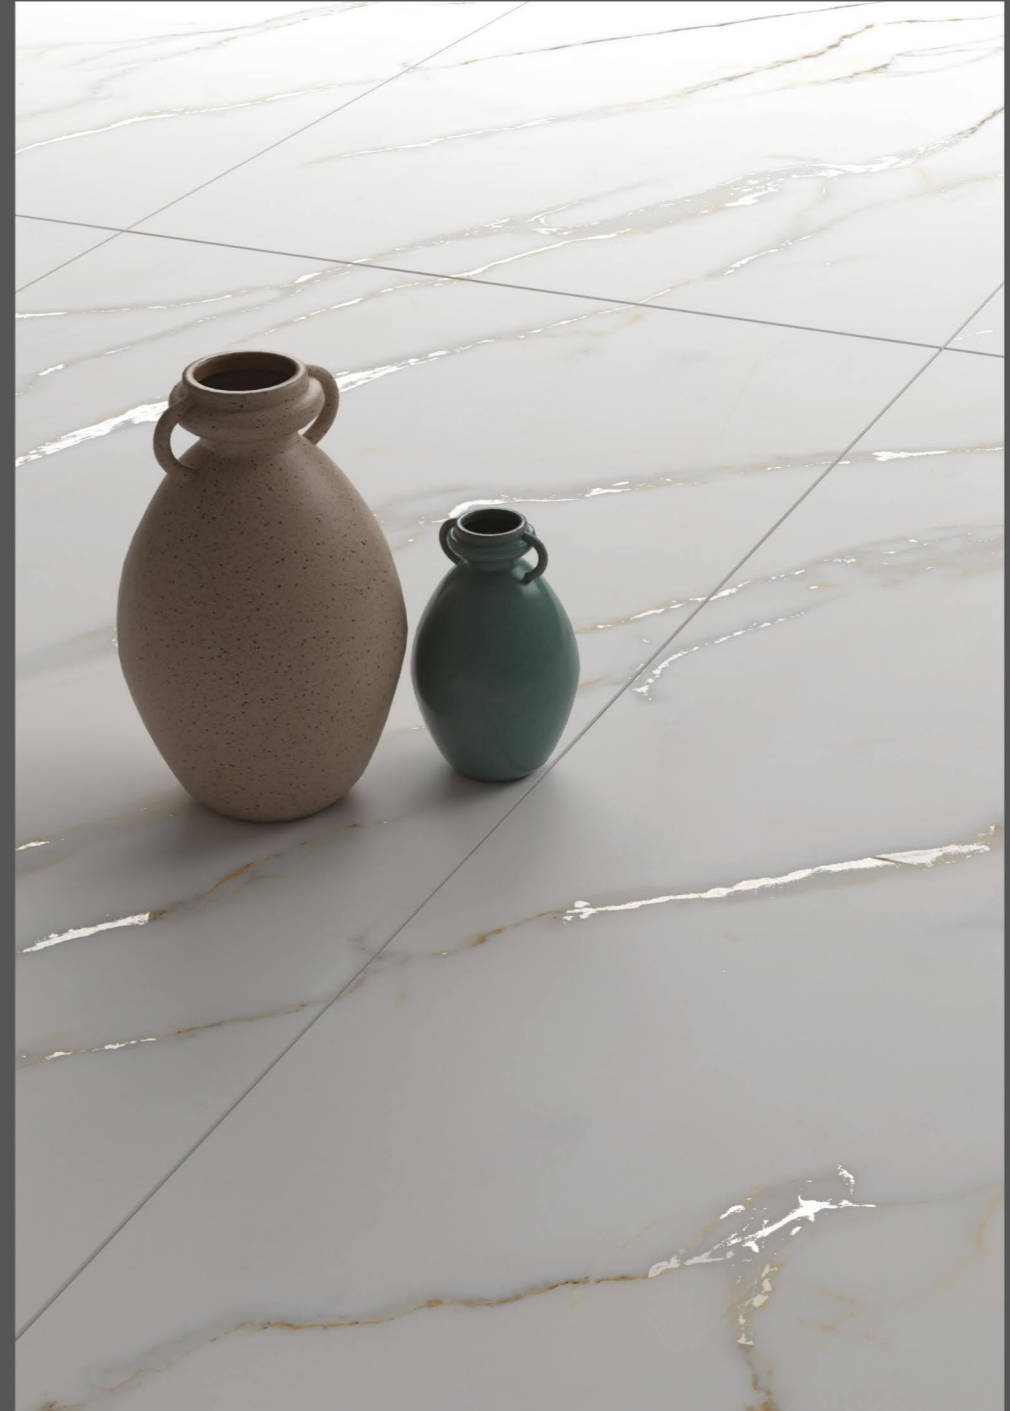

**FESTIVE
WHITE**

Crafte White
CARVING COLLECTION