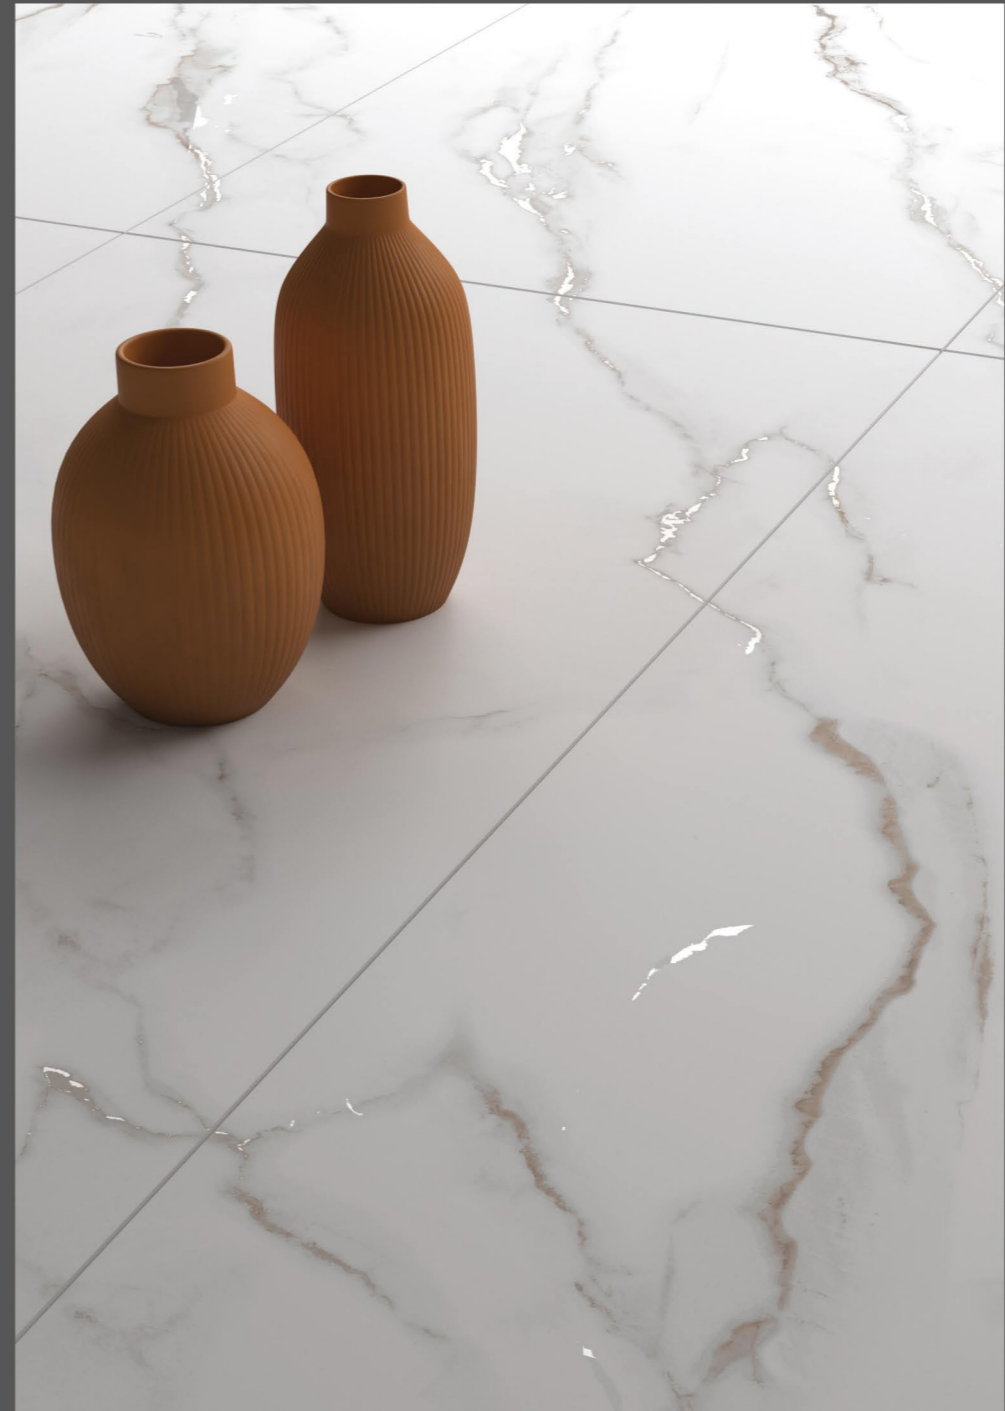

**AGATA
WHITE**

Crafte White
CARVING COLLECTION