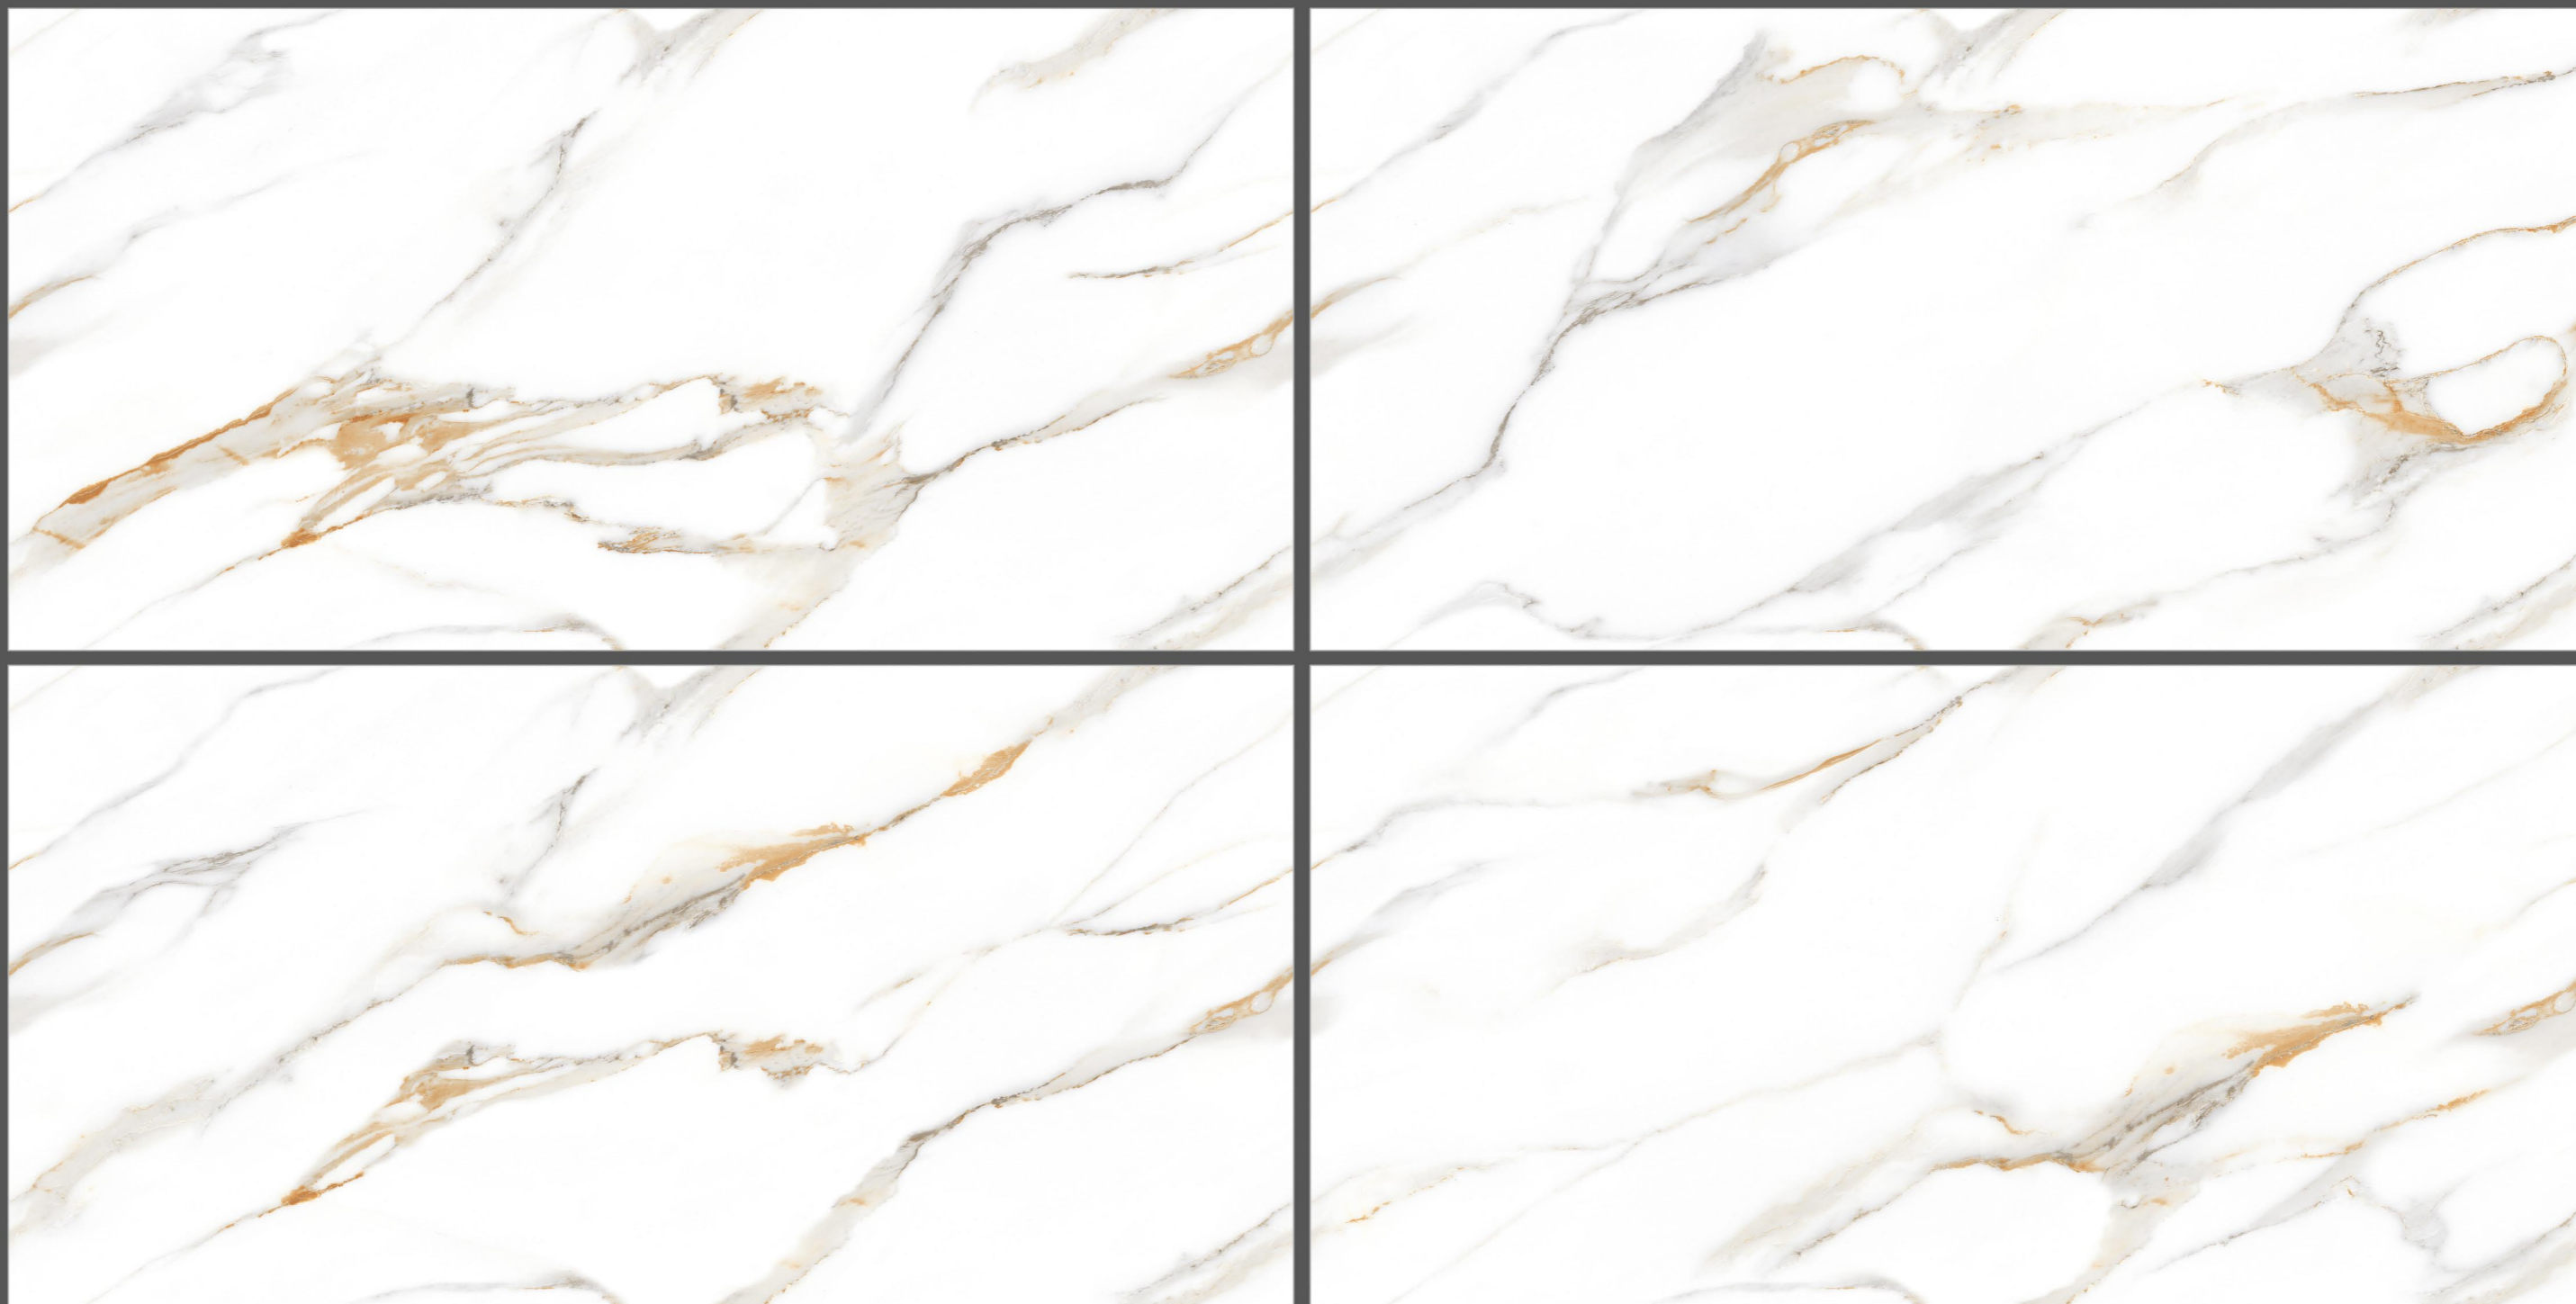

HEZAL WHITE

600X1200MM
CARVING | 09 MM