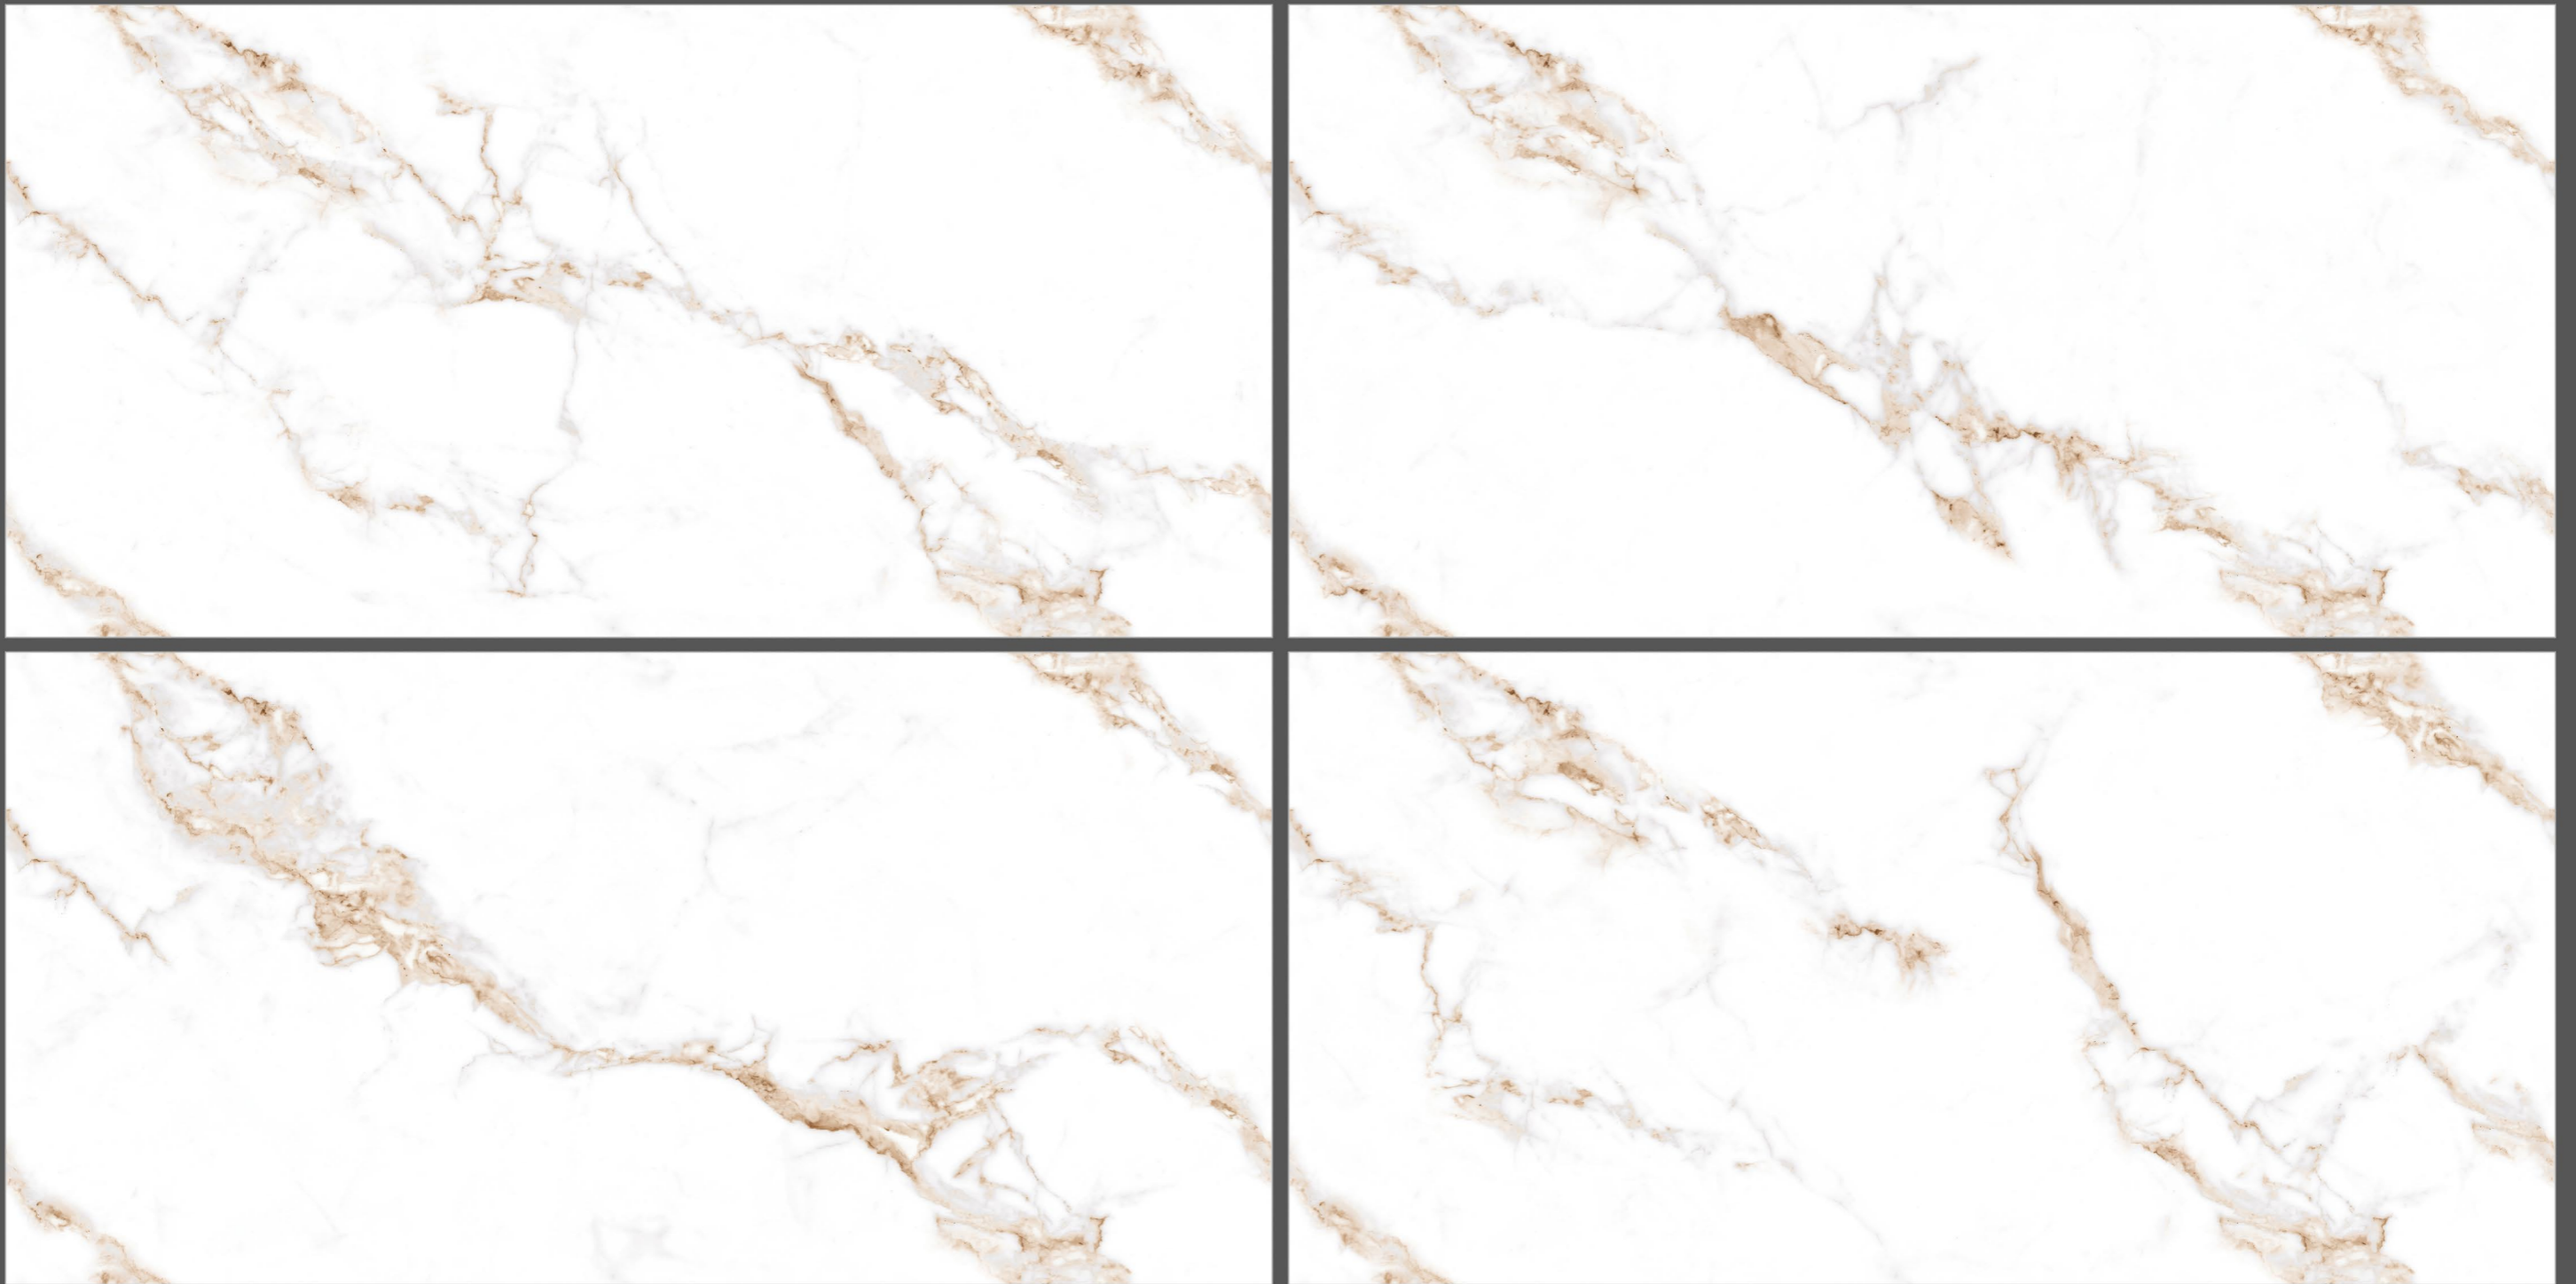

AZUMA BAIGE EL

600X1200MM
CARVING | 09 MM