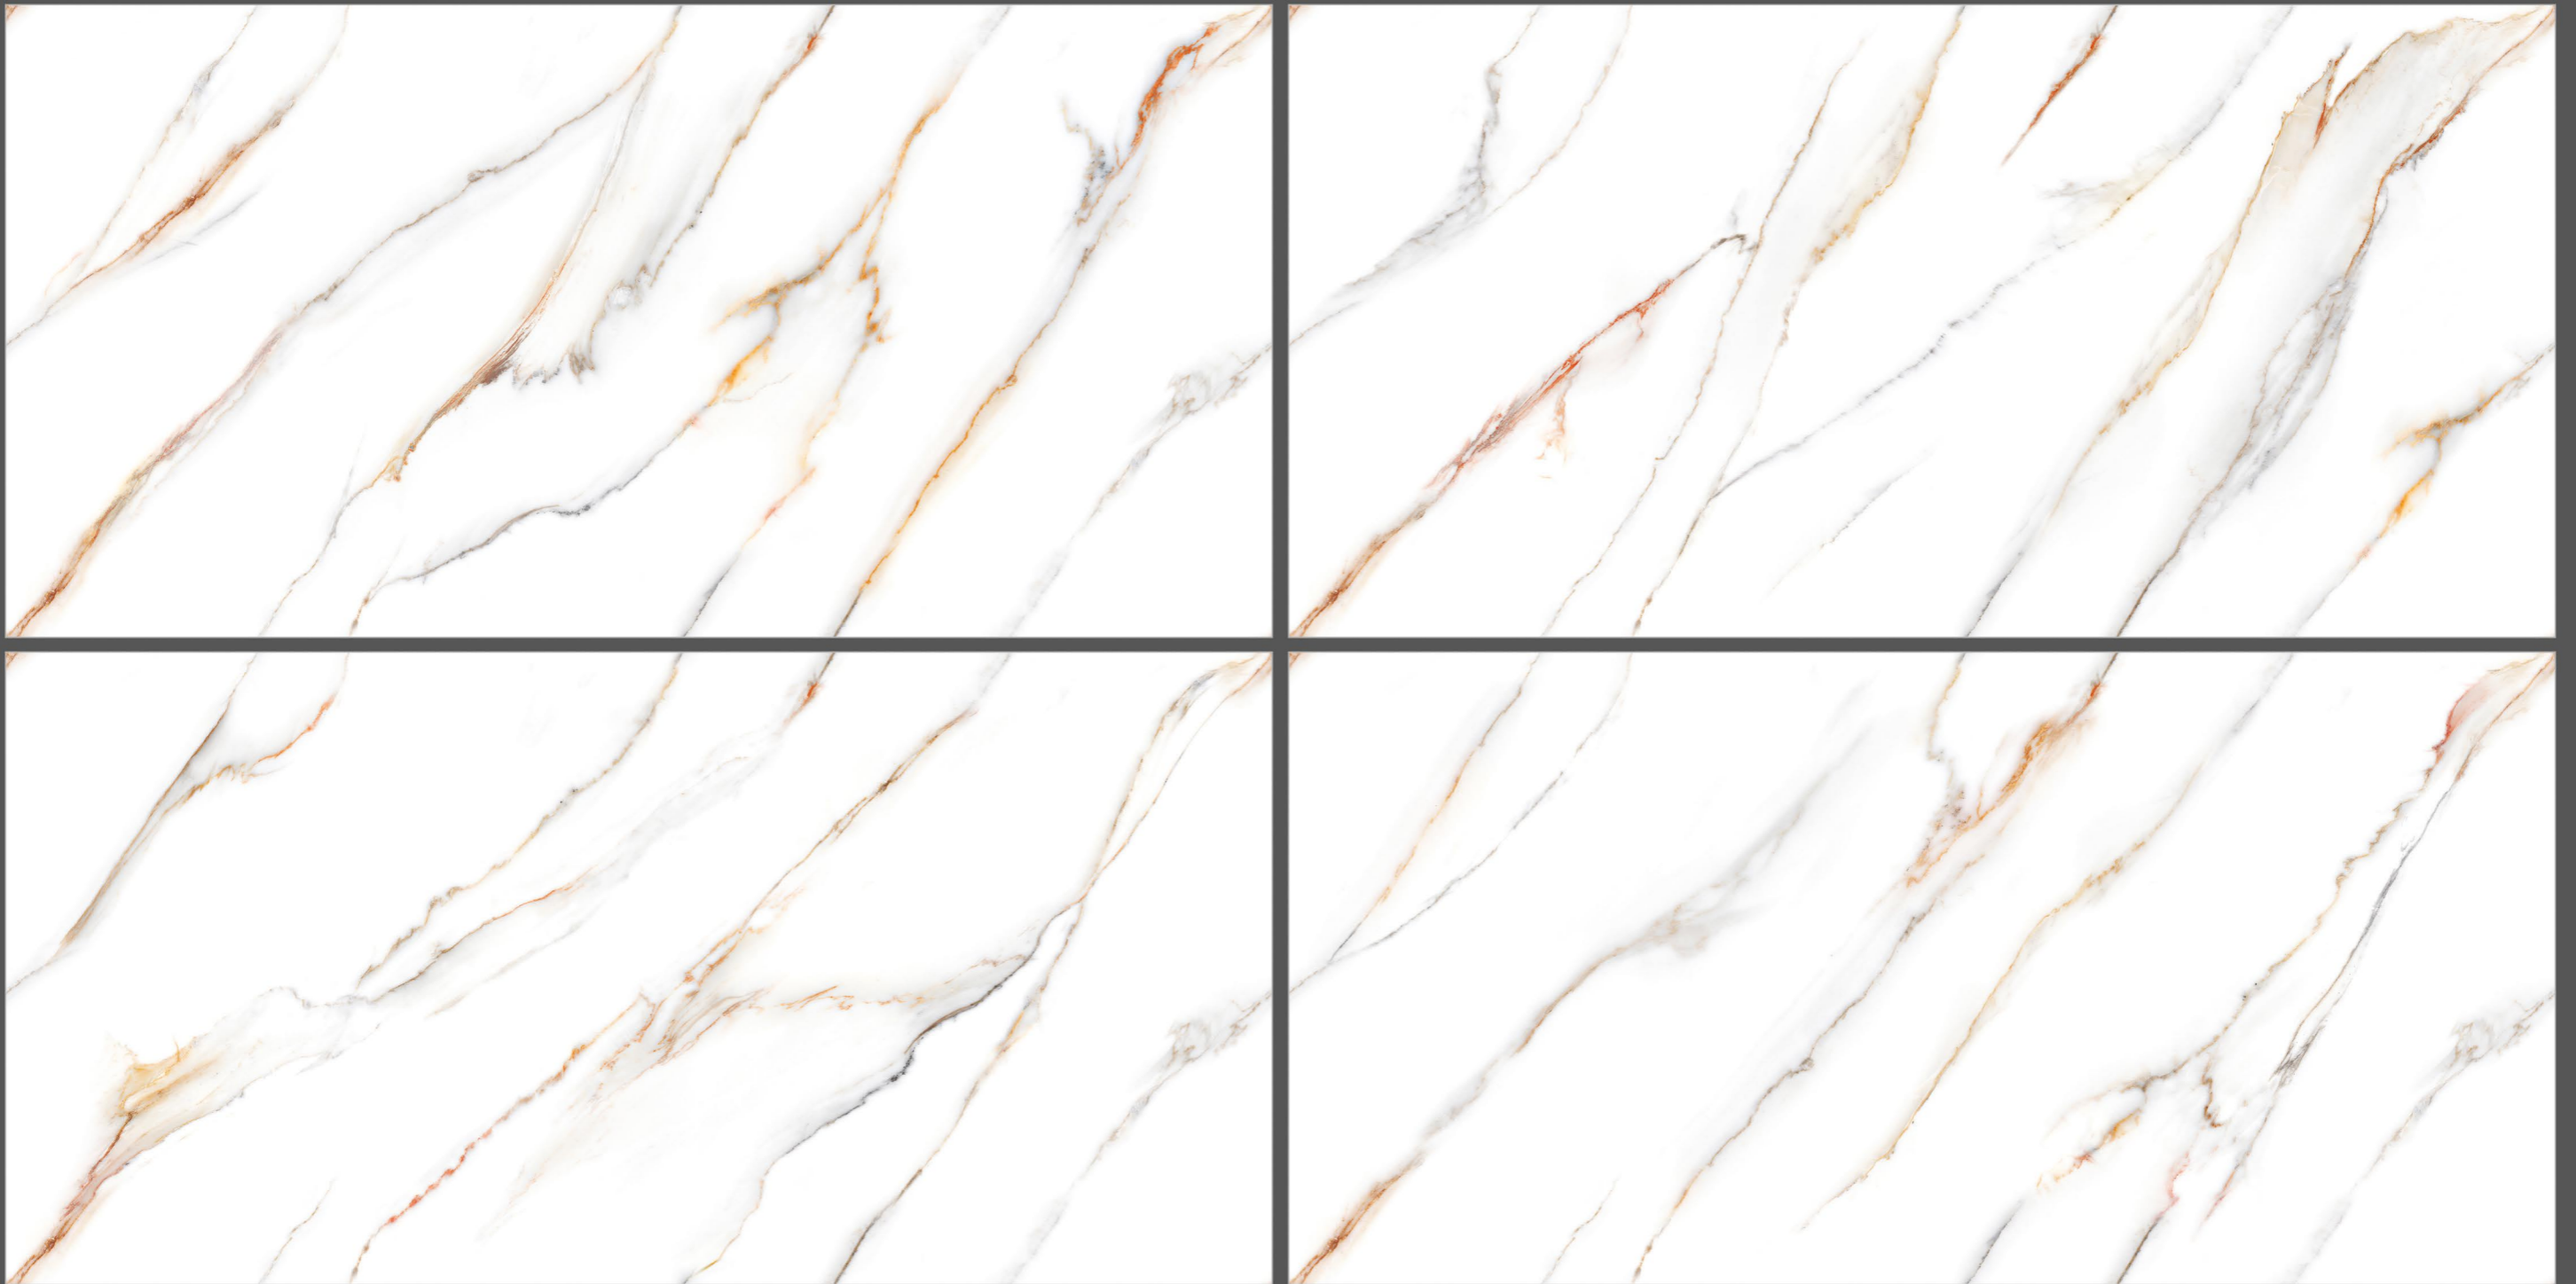

LAVA STATUARIO

600X1200MM
CARVING | 09 MM