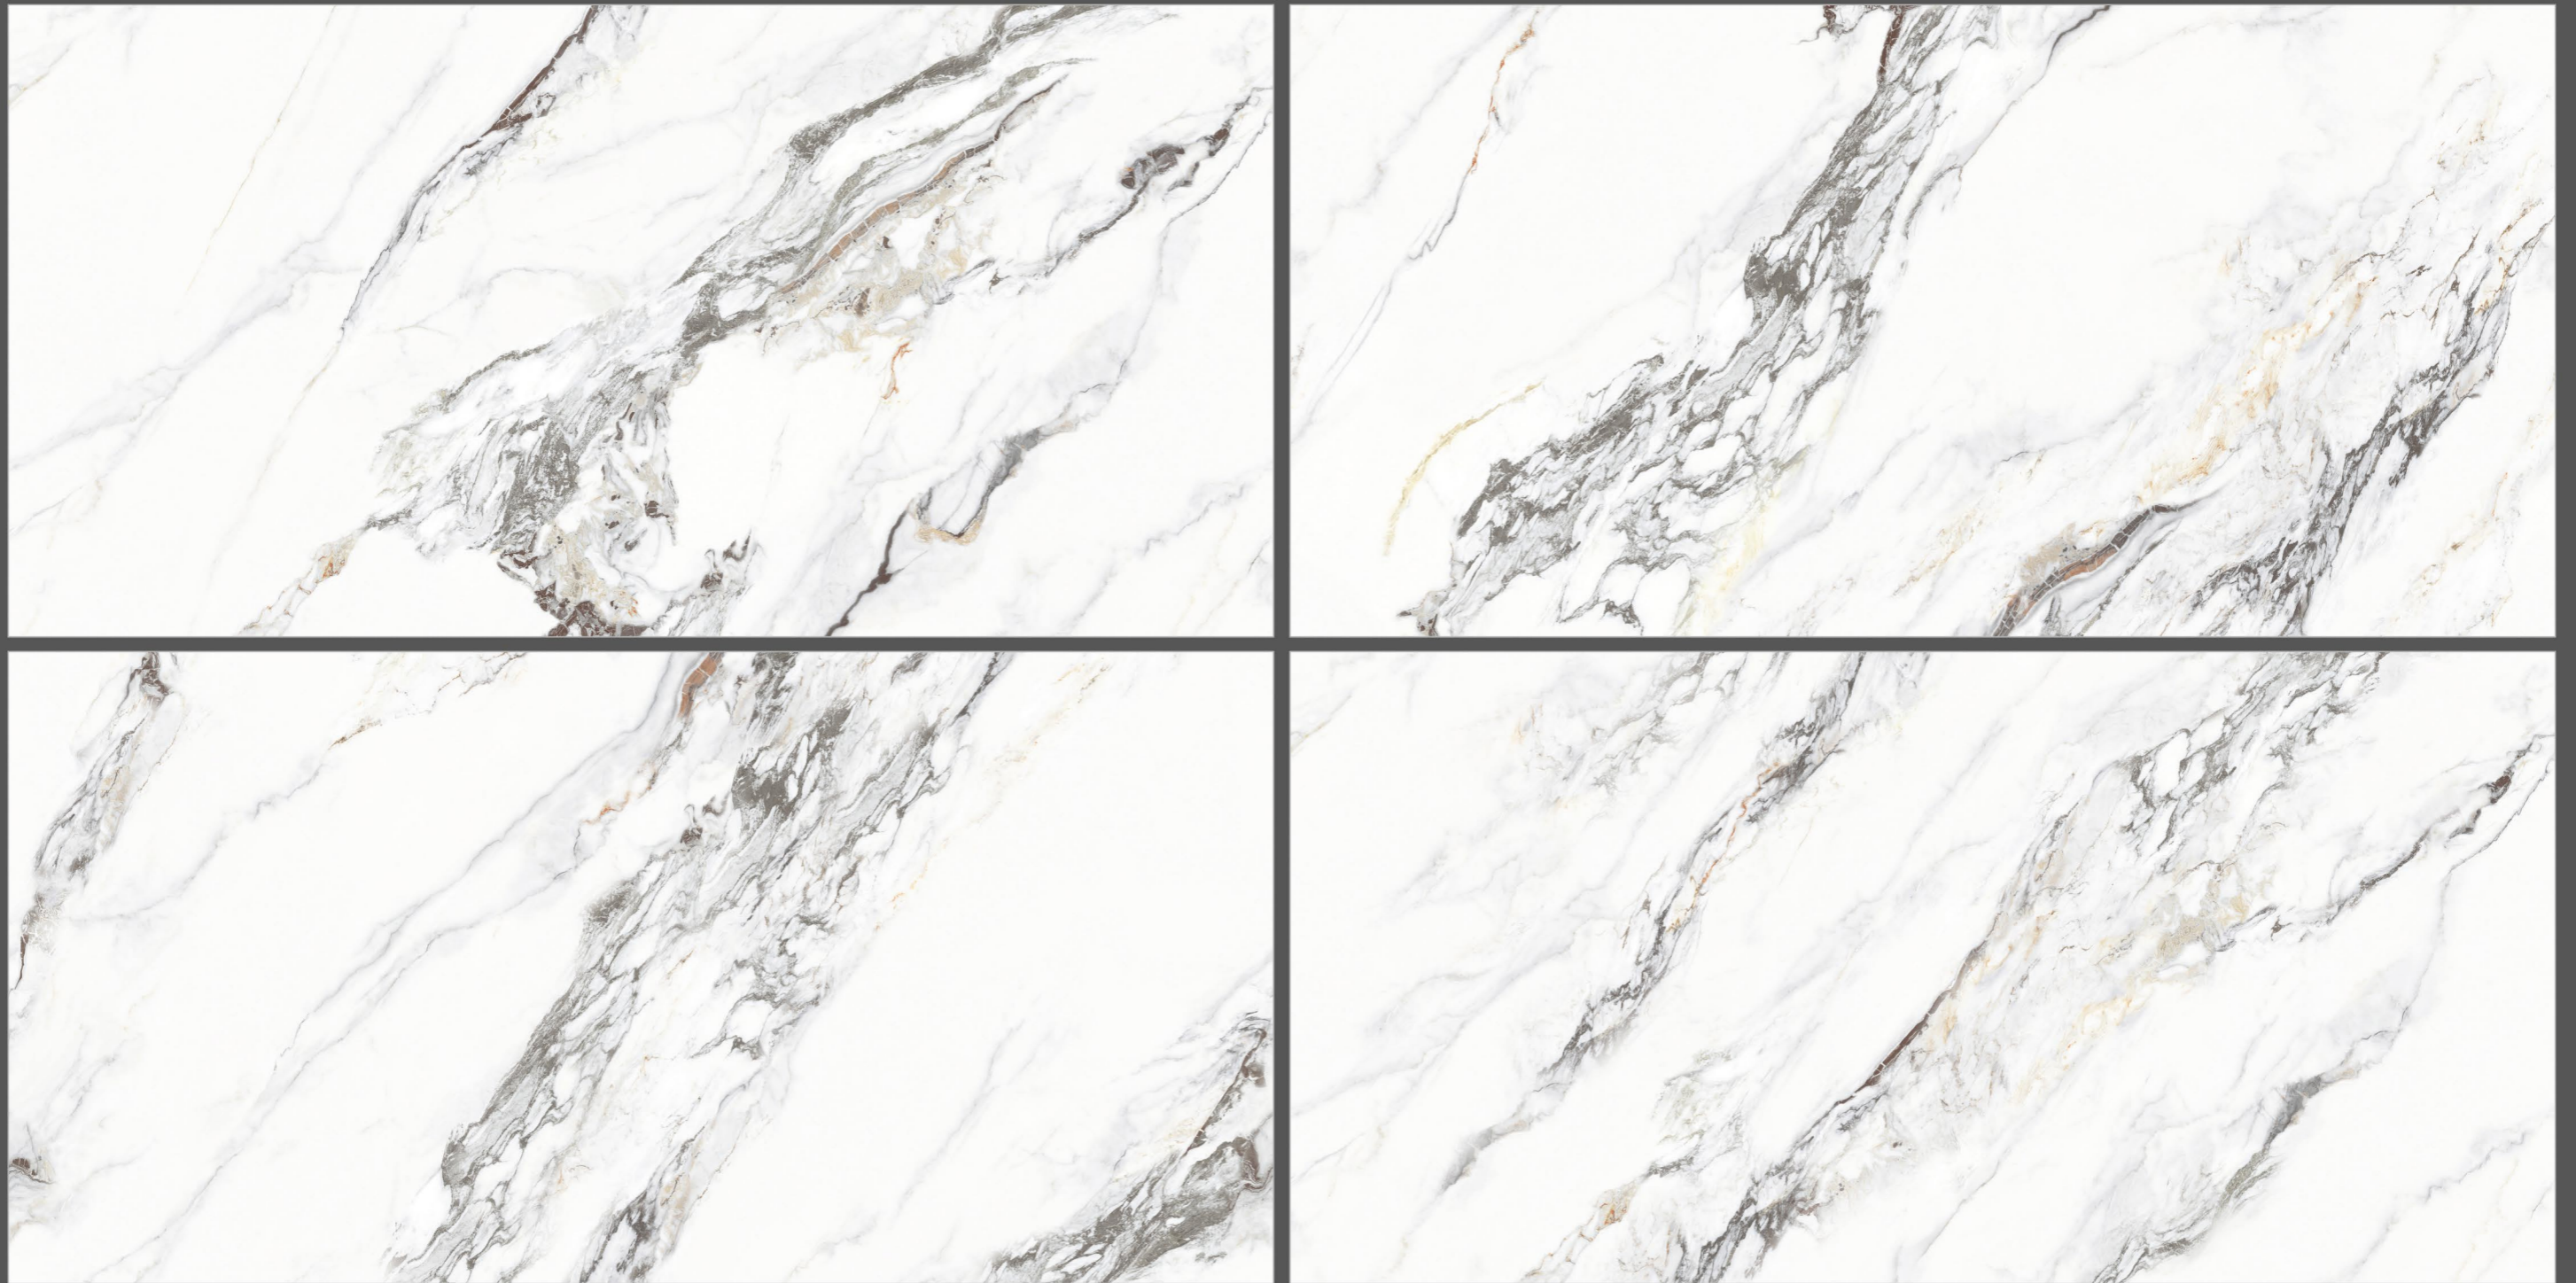

ALPHA WHITE

600X1200MM
CARVING | 09 MM