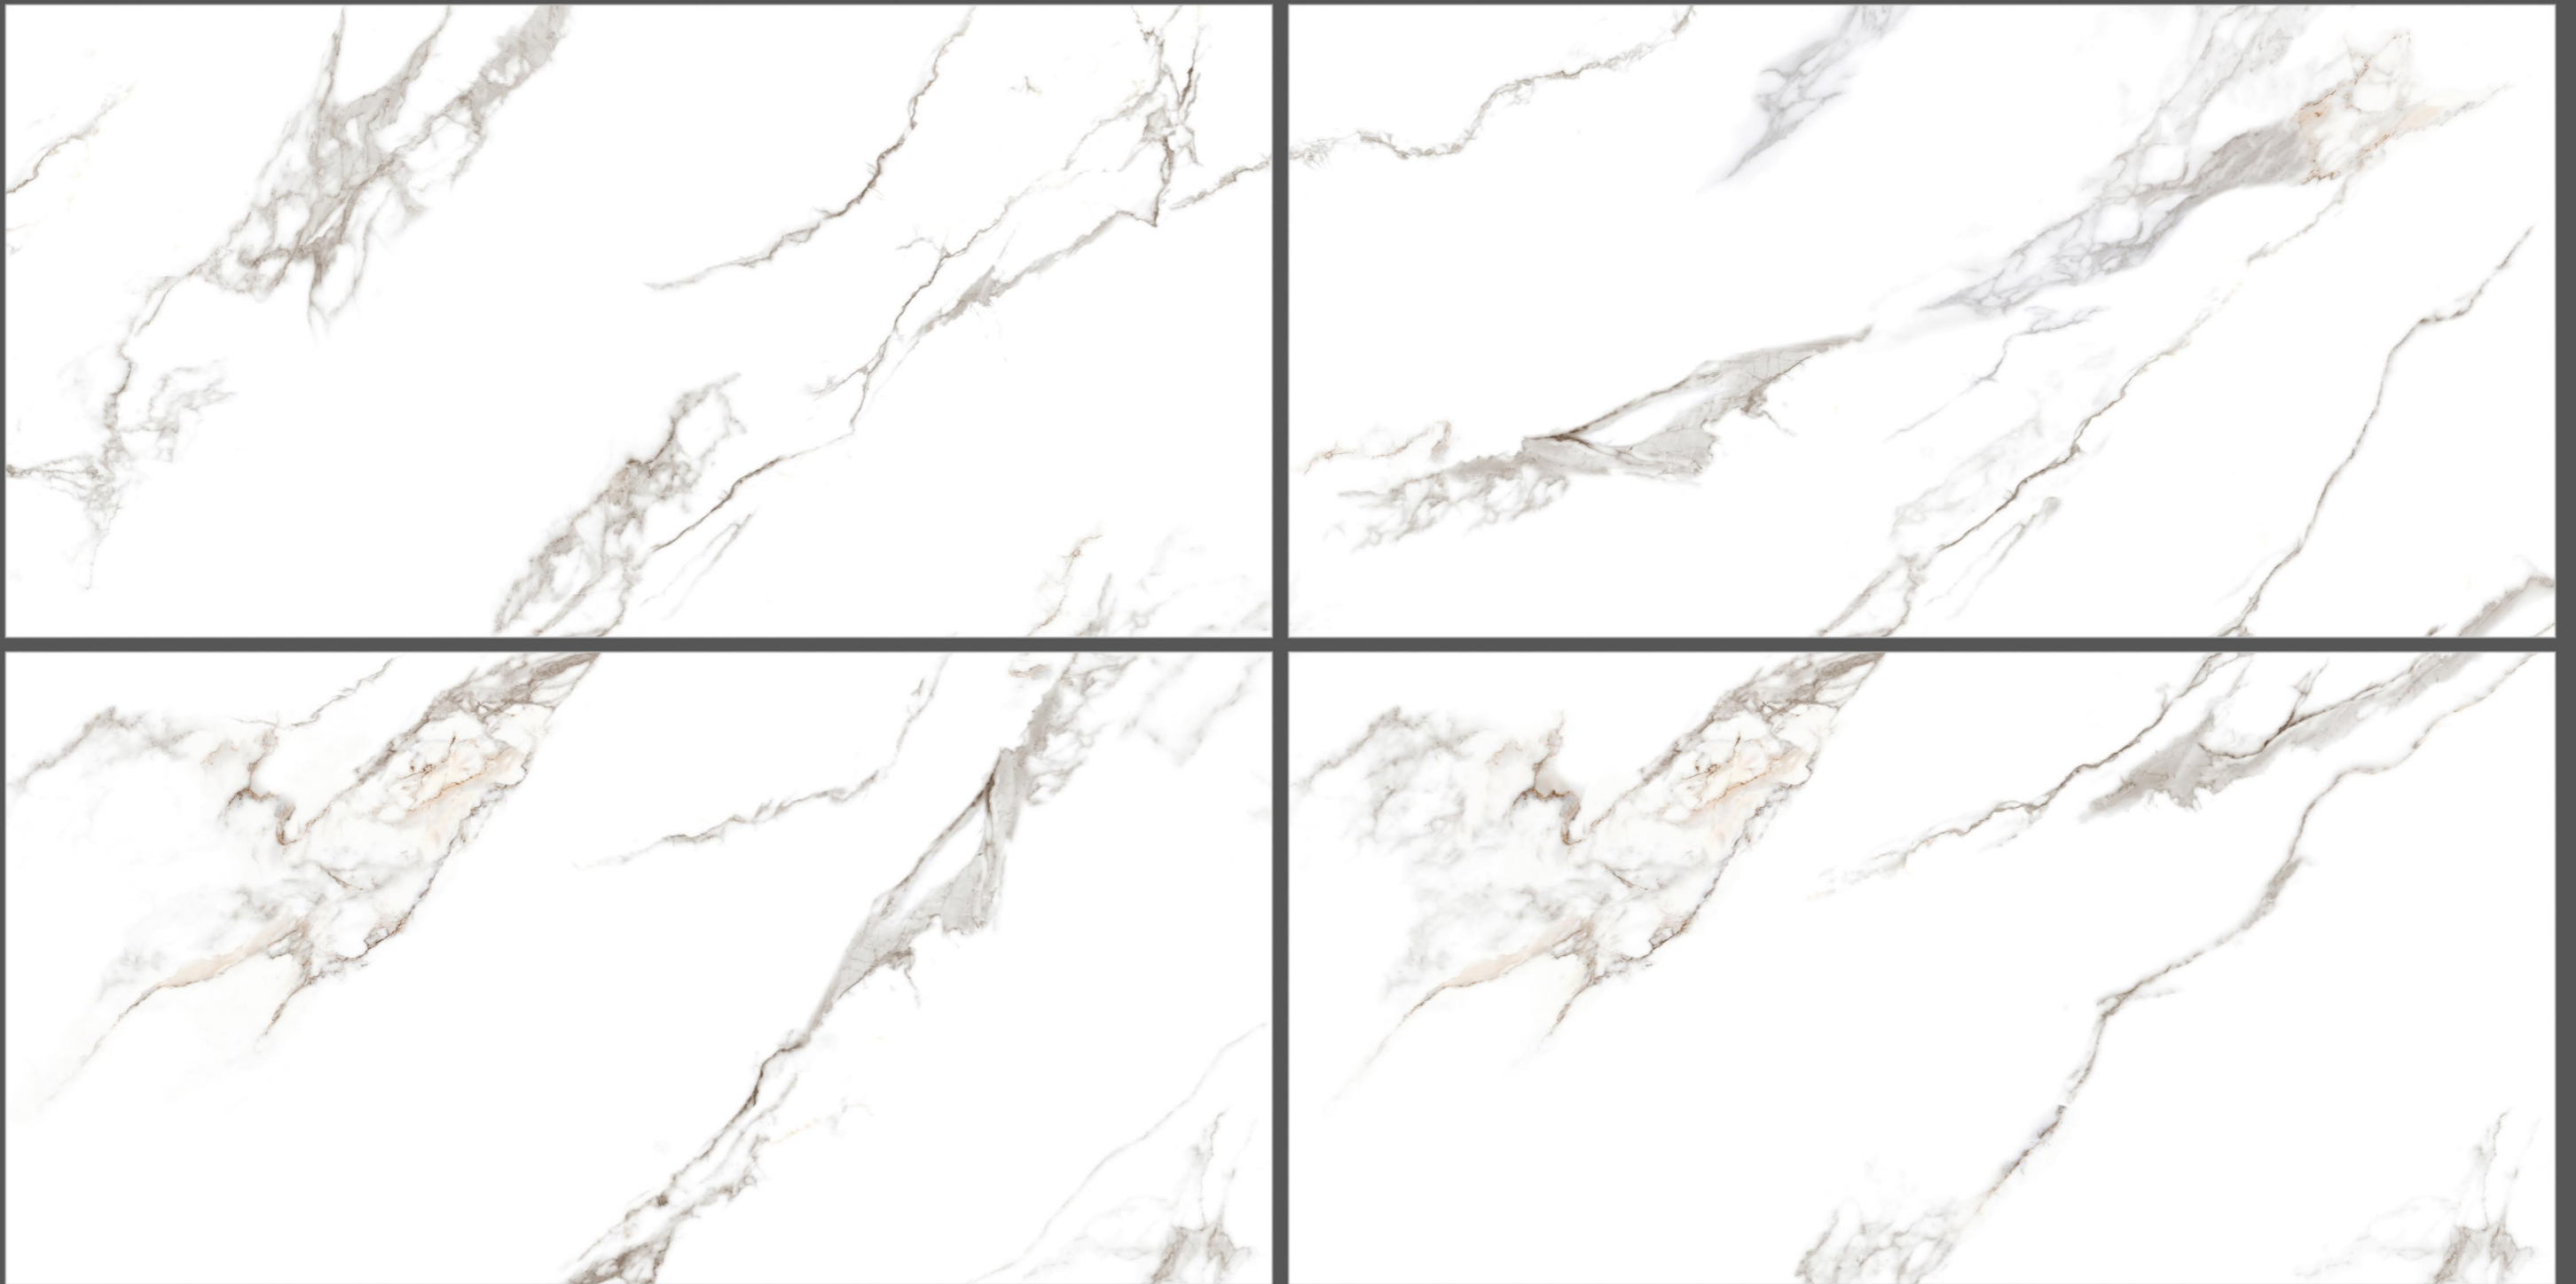

ERAYA

600X1200MM
CARVING | 09 MM