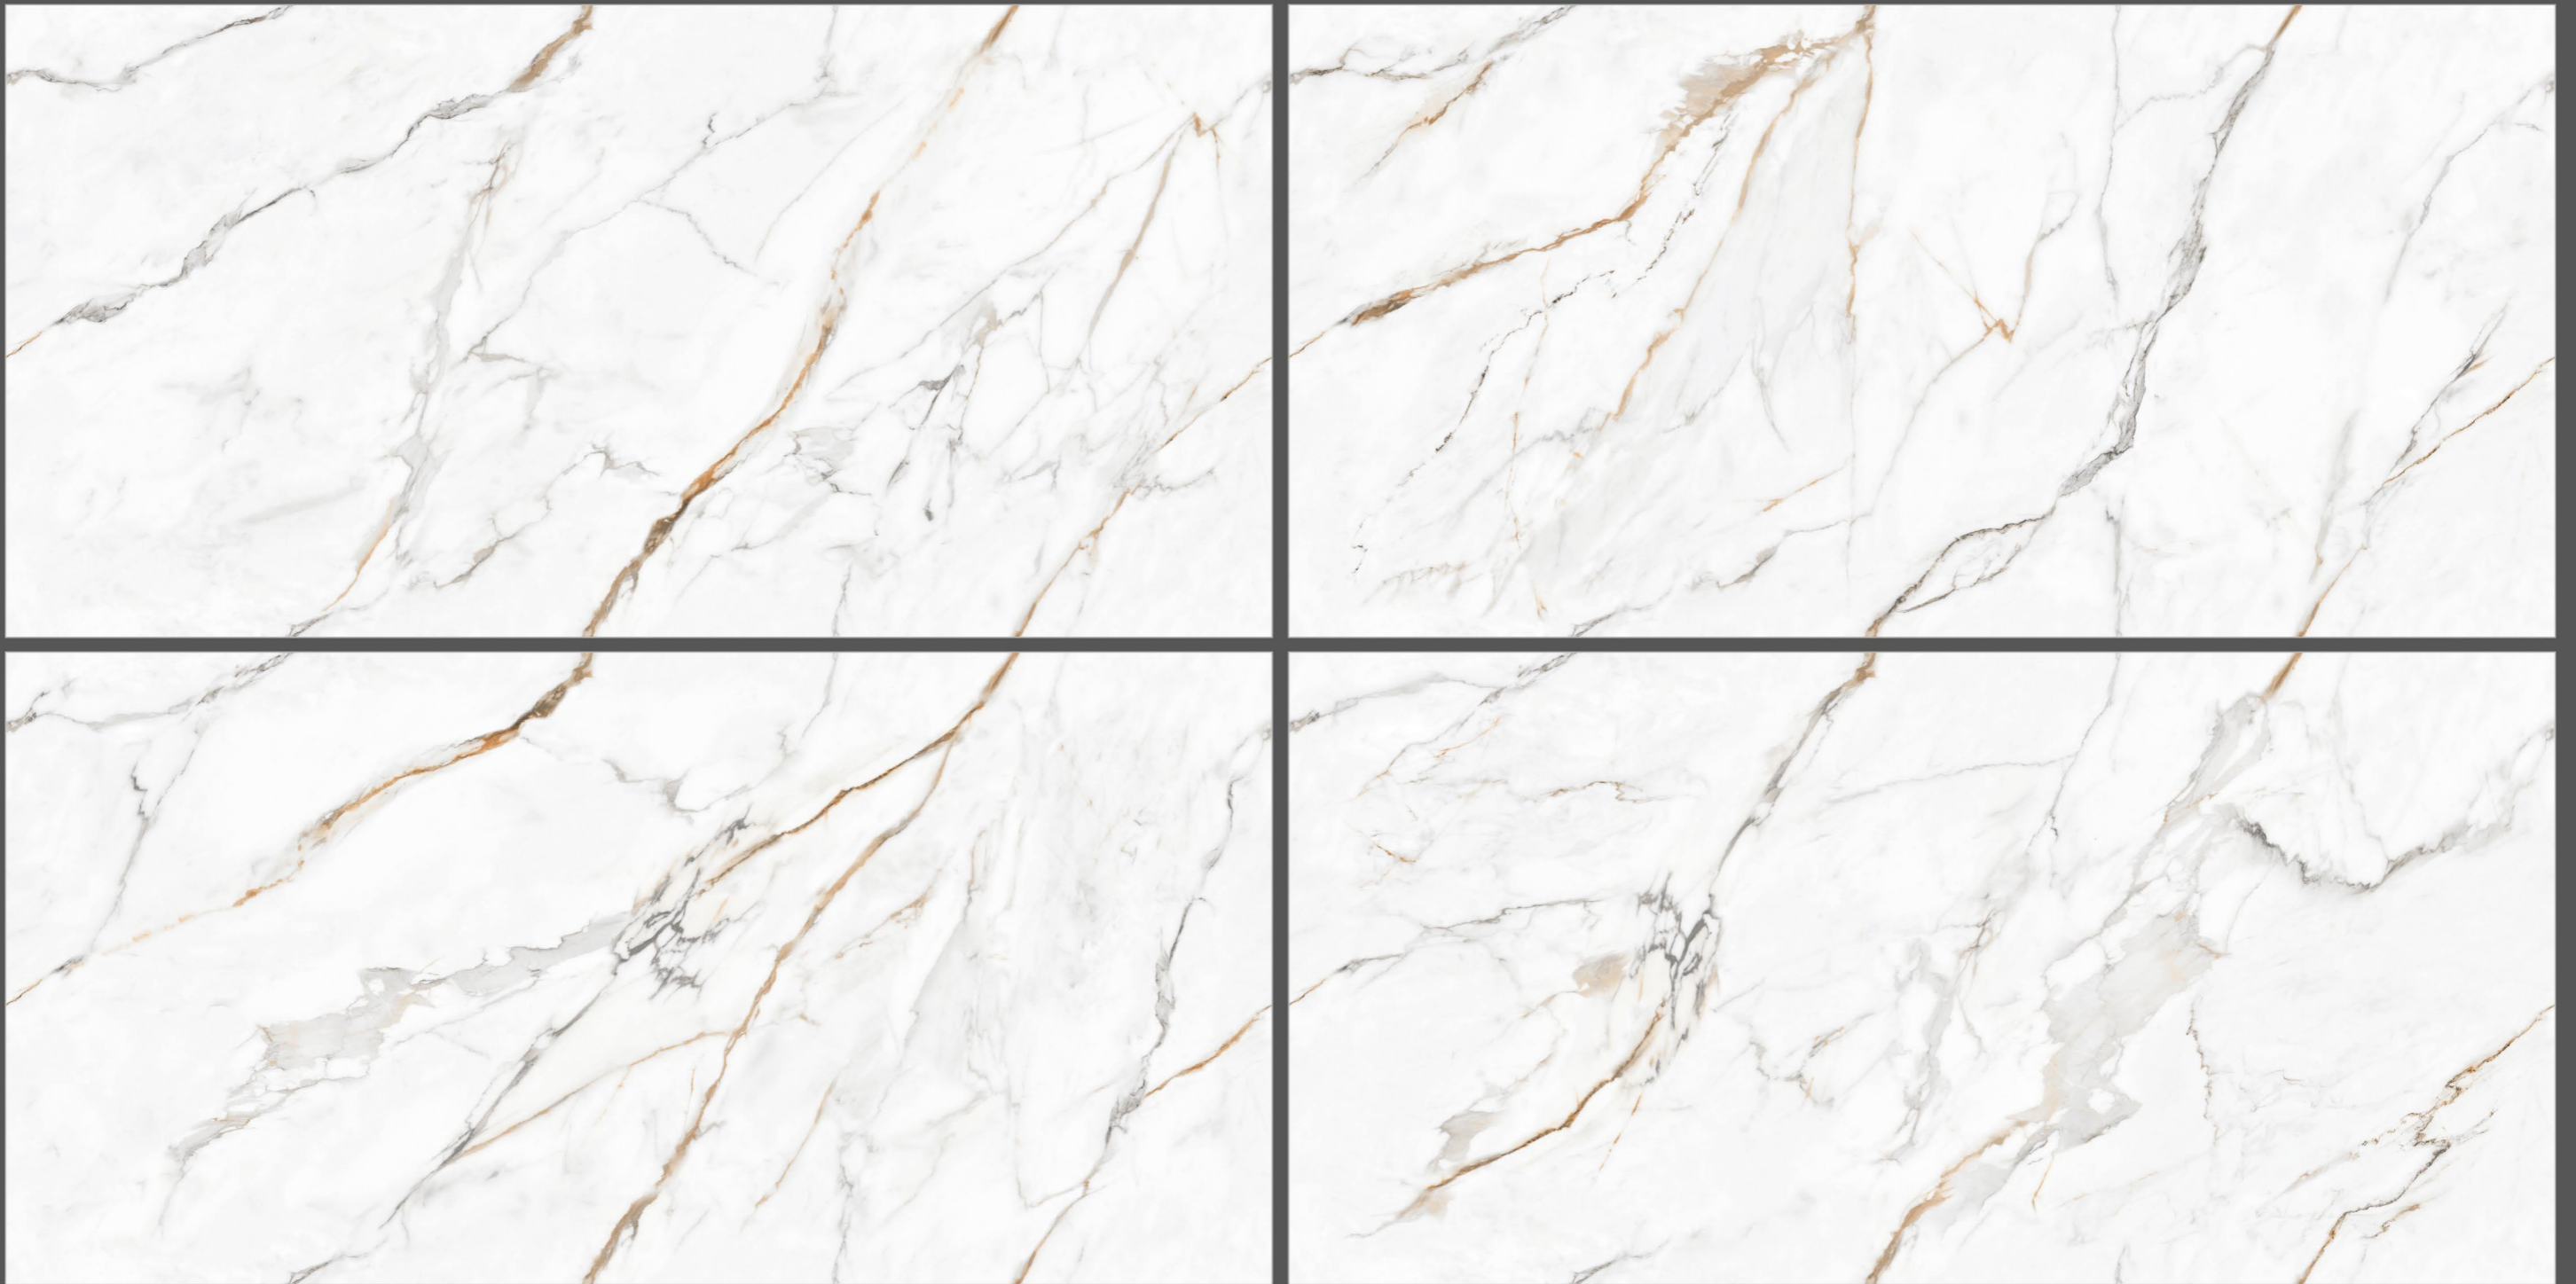

BORGHINI STATUARIO

600X1200MM
CARVING | 09 MM