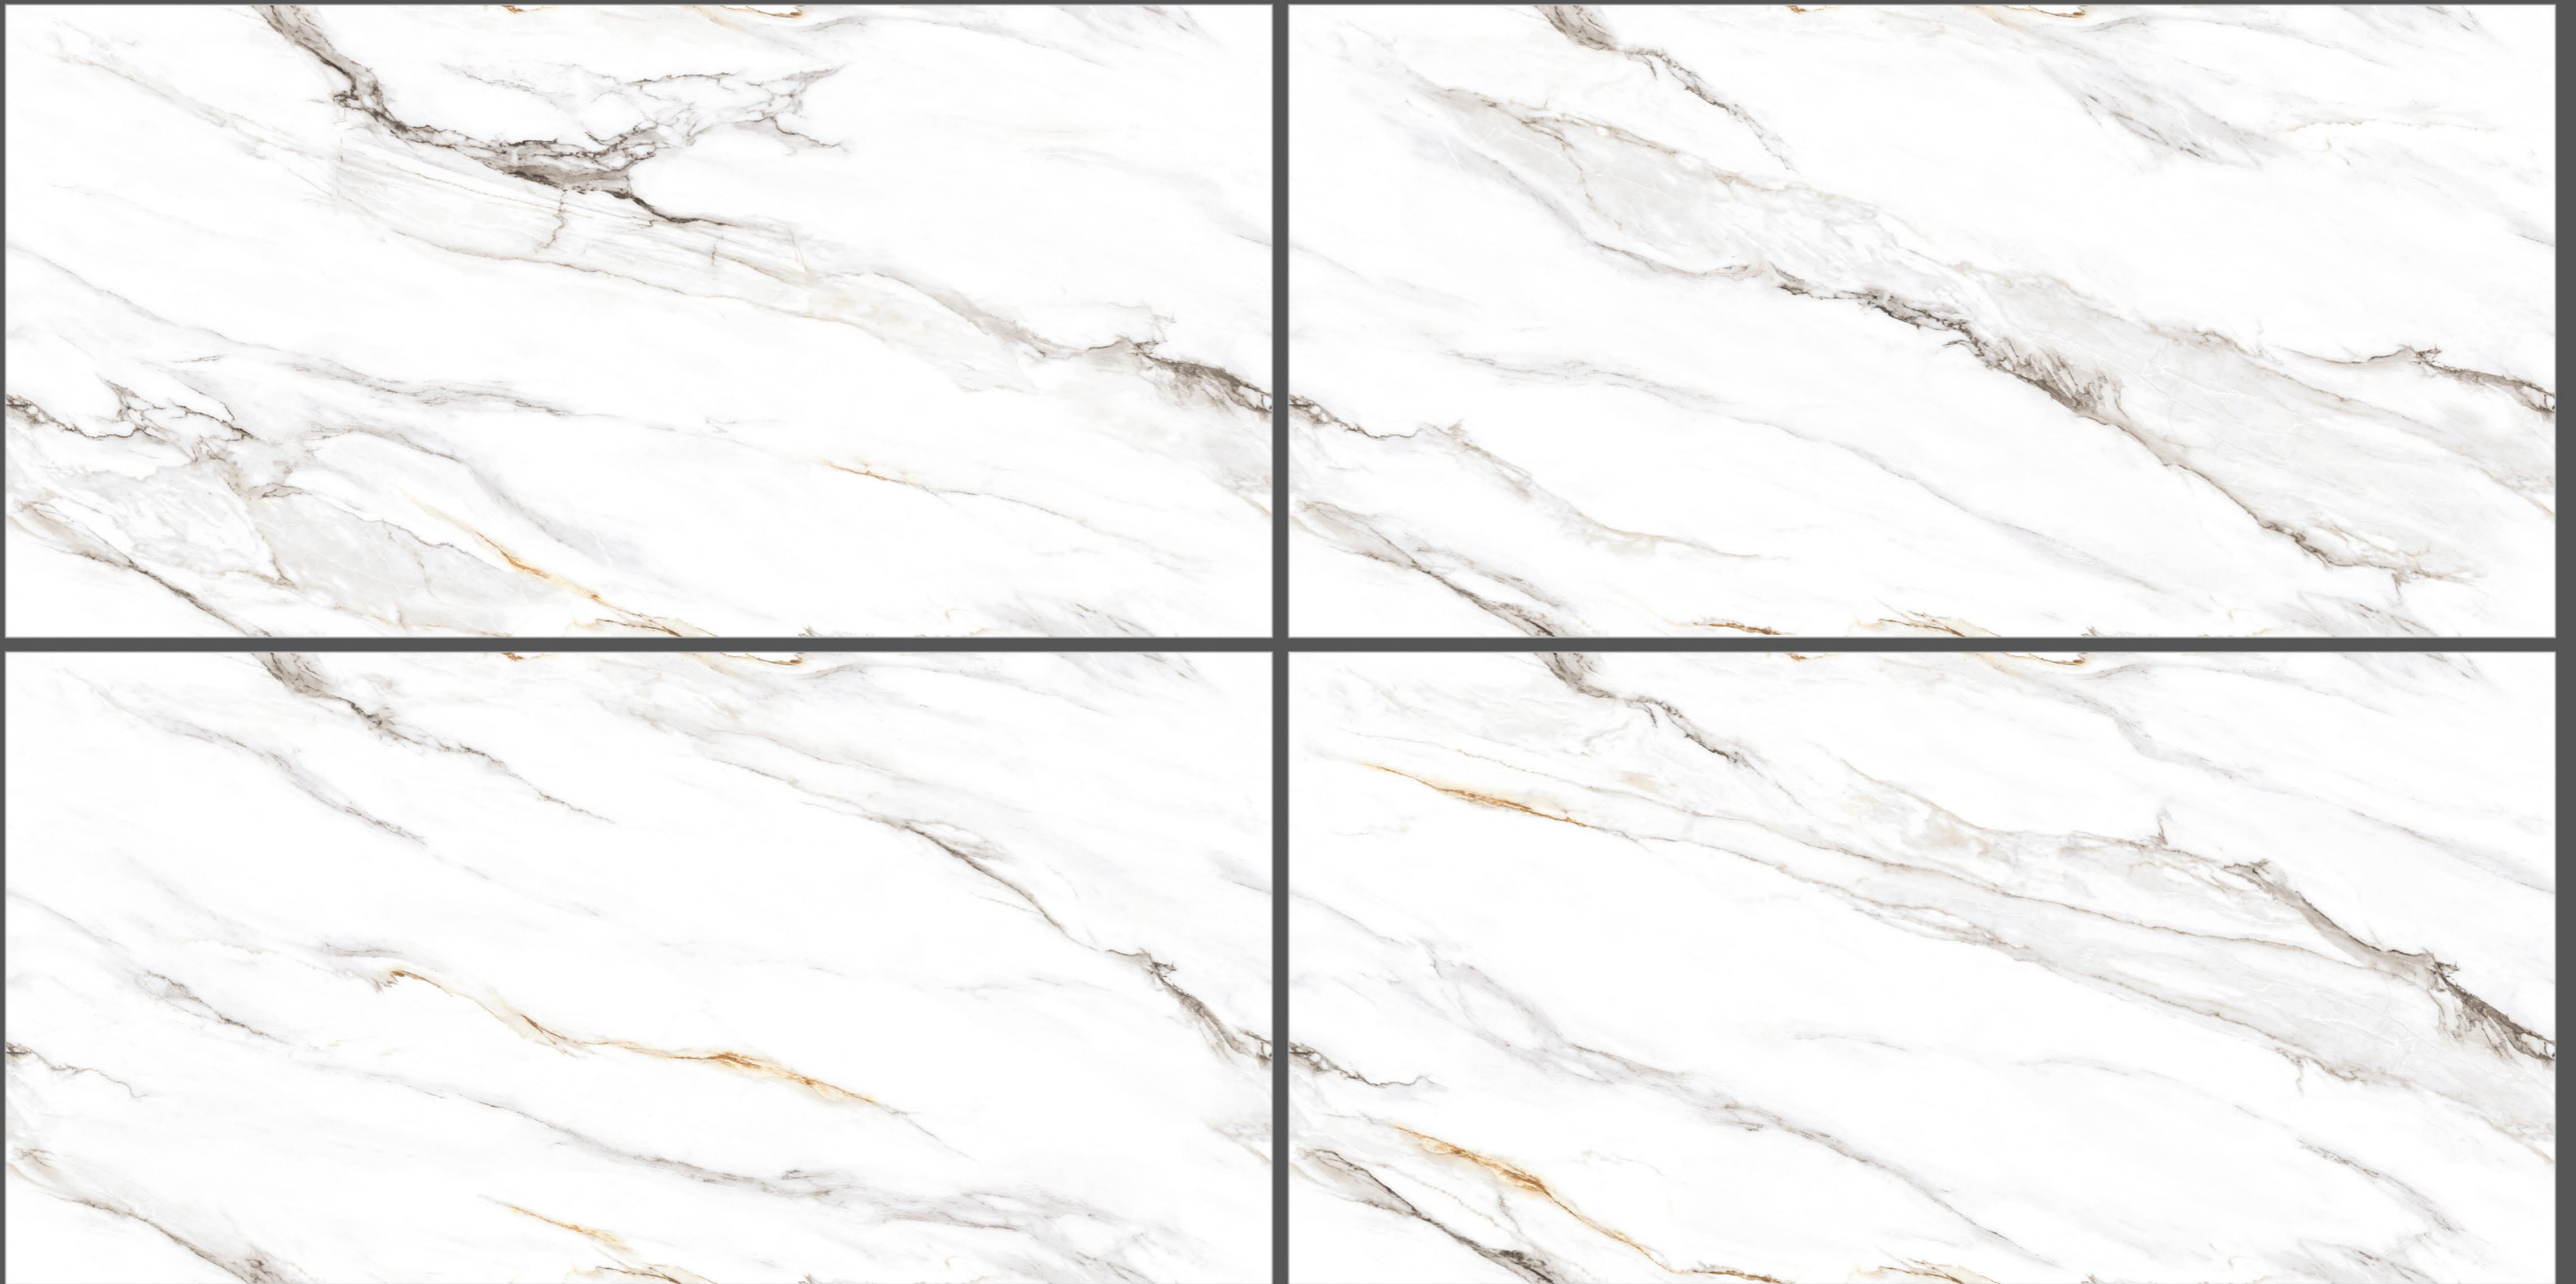

ULTRA STATUAIO

600X1200MM
CARVING | 09 MM