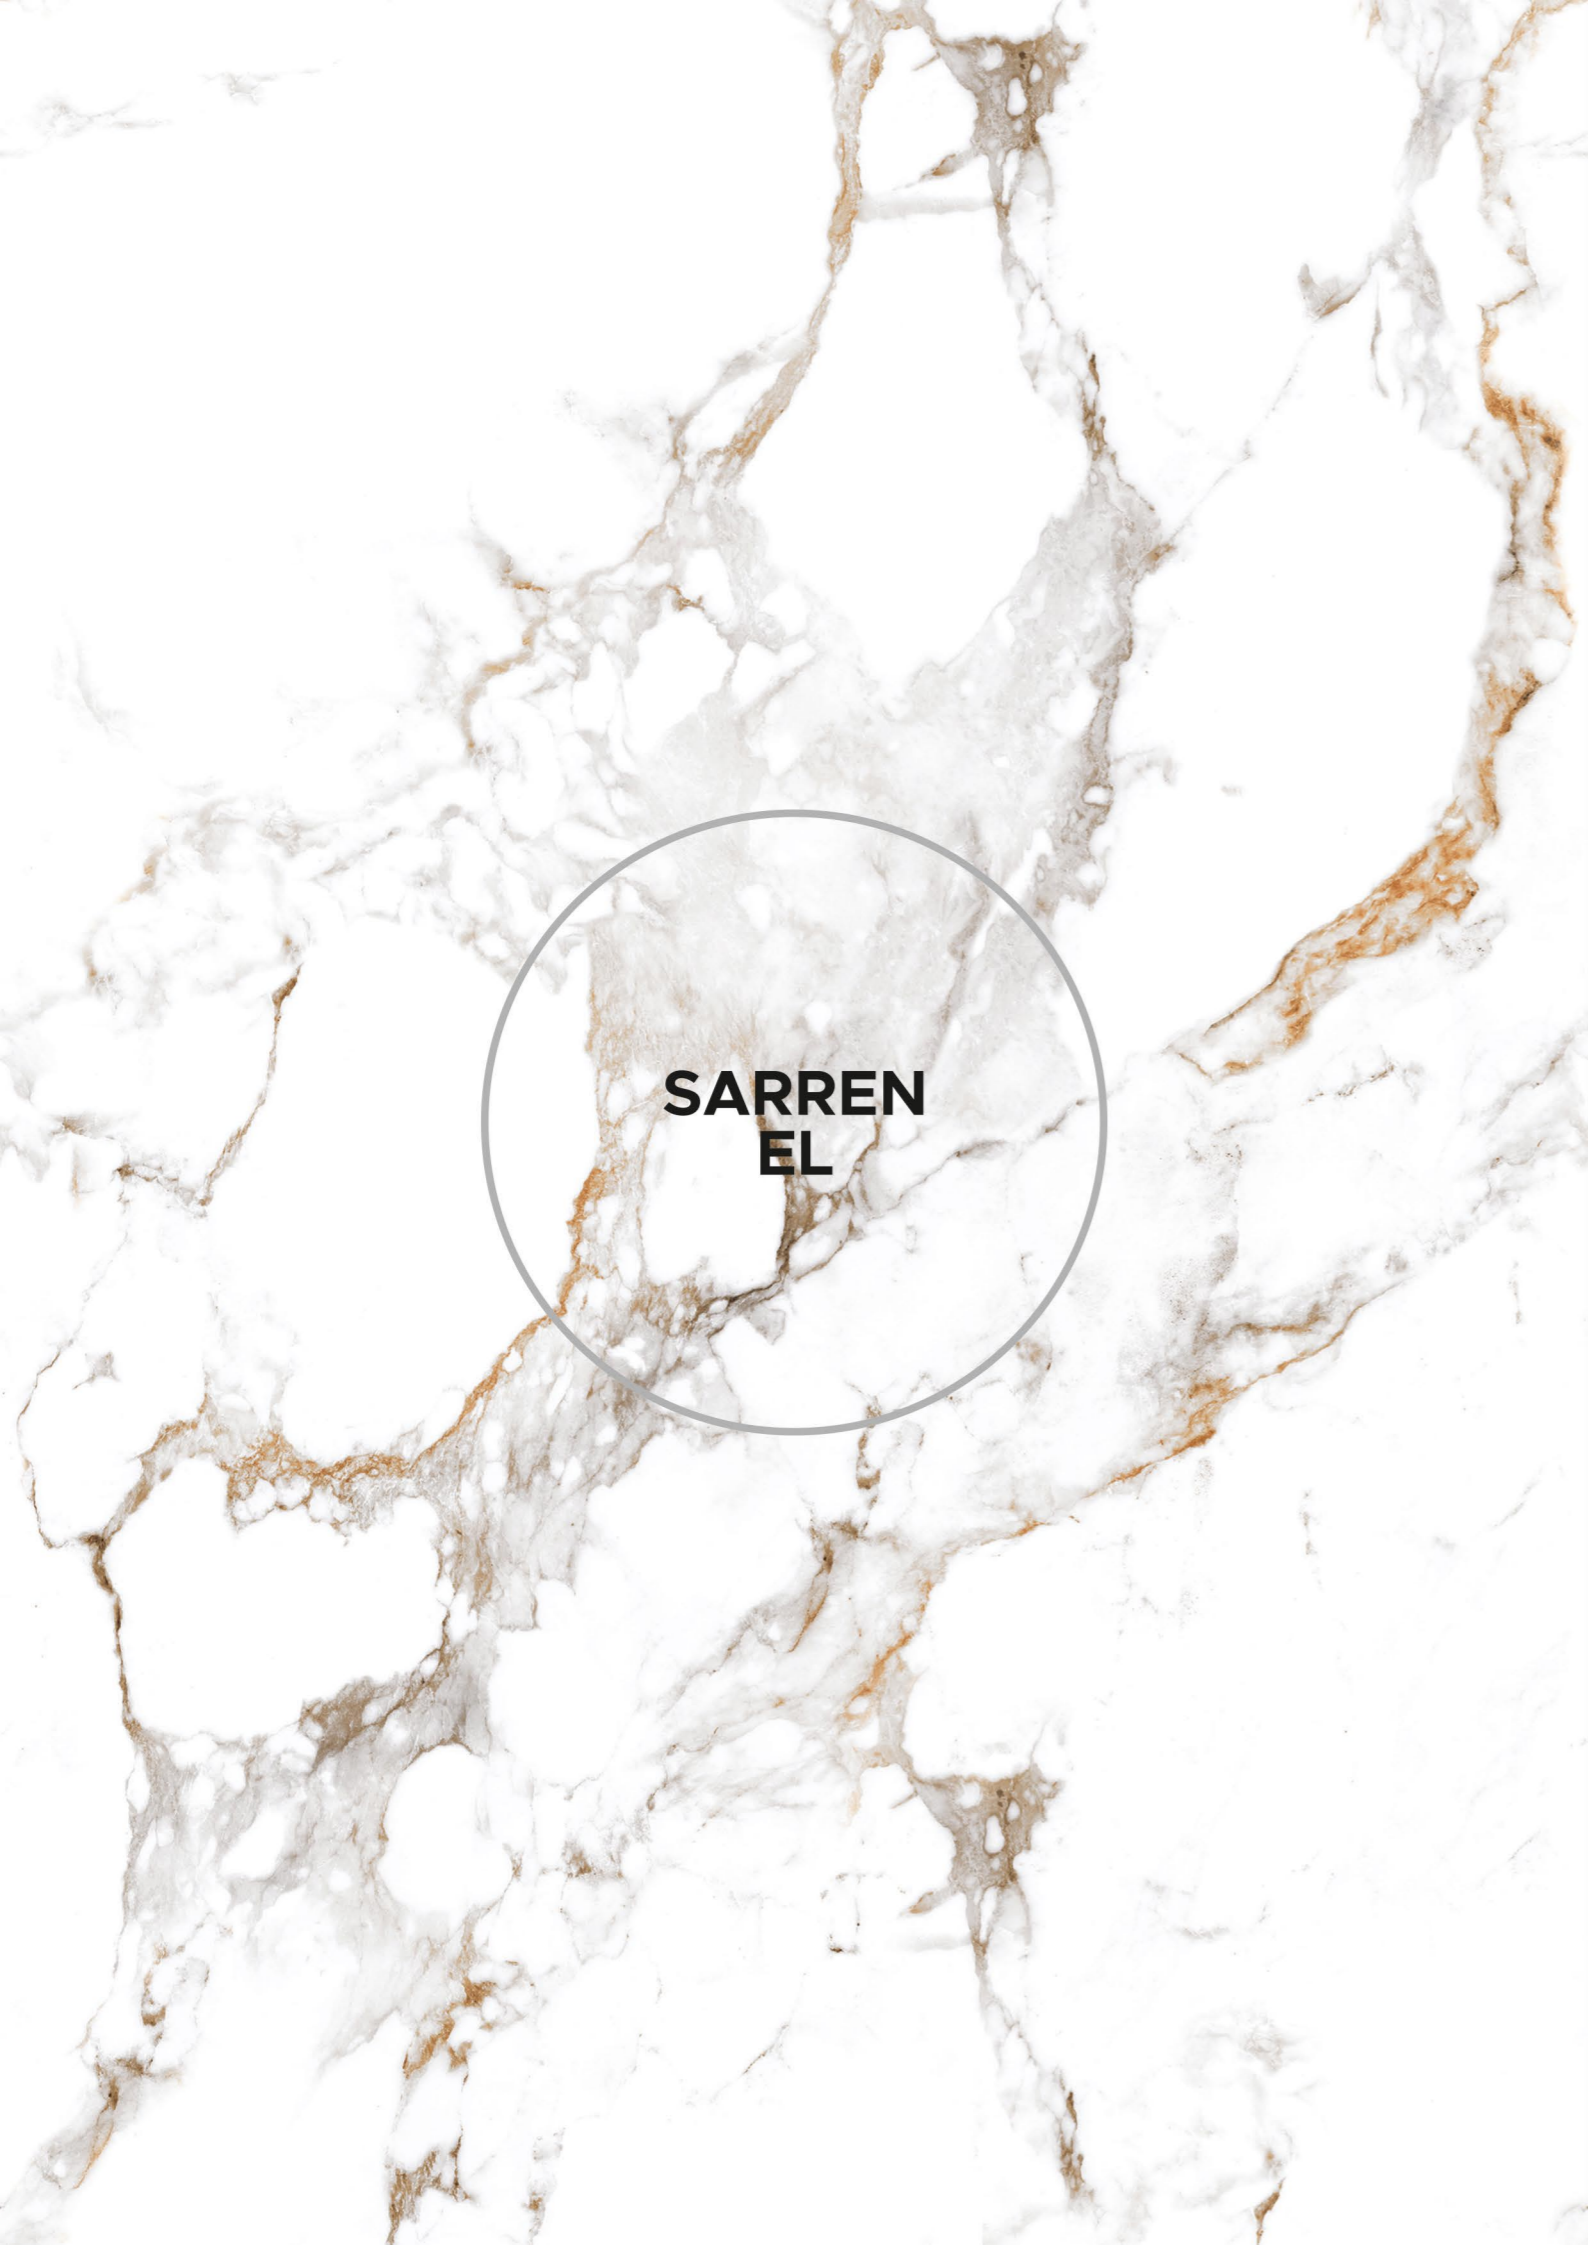

**SARREN
EL**

Crafte White
CARVING COLLECTION